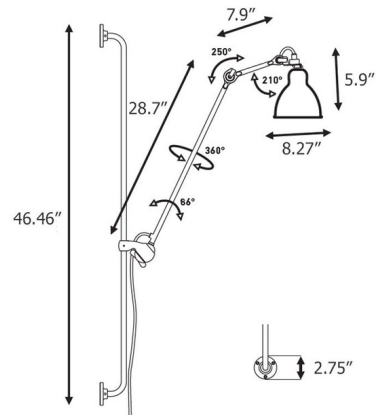

### Description

Part of the iconic Lampe Gras collection originally designed in 1921, the N214 Wall Sconce brings a clean architectural look with hints of industrialism to your space. The shade adjusts to direct light and the arm adjusts at the joint and can be moved up and down the bar for ultimate control and flexibility. On/Off switch located on the cord.

### Specifications

COLOR . . . . . Blue  
BODY FINISH . . . . . Matte Black  
WATTAGE . . . . . 11W  
DIMMER . . . . . Standard 120V  
DIMENSIONS . . . . . 8.27"W x 46.46"H x 36.6"D  
BULB NOT INCLUDED . . . . . 1 x B10/Candelabra (E12)/11W/120V LED  
COUNTRY OF ORIGIN . . . . . China

### Technical Information

PRODUCT DIMENSIONS . . . . . Cable Length: 94.49"

Shown in matte black / blue

CLICK TO VIEW PRODUCT

Notes: