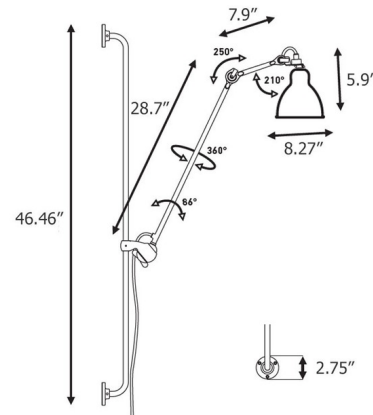

Description

Part of the iconic Lampe Gras collection originally designed in 1921, the N214 Wall Sconce brings a clean architectural look with hints of industrialism to your space. The shade adjusts to direct light and the arm adjusts at the joint and can be moved up and down the bar for ultimate control and flexibility. On/Off switch located on the cord.

Specifications

COLOR Blue
BODY FINISH Matte Black
WATTAGE 11W
DIMMER Standard 120V
DIMENSIONS 8.27"W x 46.46"H x 36.6"D
BULB NOT INCLUDED 1 x B10/Candelabra (E12)/11W/120V LED
COUNTRY OF ORIGIN China

Technical Information

PRODUCT DIMENSIONS Cable Length: 94.49"

Shown in matte black / blue

CLICK TO VIEW PRODUCT

Notes: