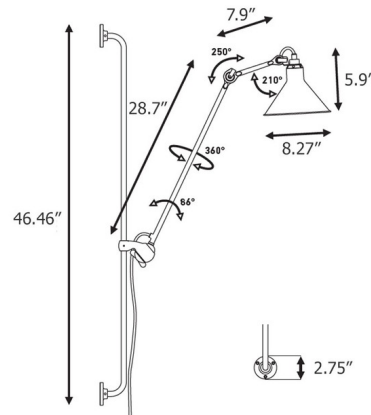

Lightology

lightology.com
866-954-4489
06-04-26

Project: _____
Company: _____
Location: _____ Fixture Type: _____
SPEC #: **DCW903882**
Approved On: _____ Approved By: _____

Lampe Gras N214 Conic Shade Plug-In Bar Wall Sconce By DCWEditions

Description

Part of the iconic Lampe Gras collection originally designed in 1921, the N214 Wall Sconce brings a clean architectural look with hints of industrialism to your space. The shade adjusts to direct light and the arm adjusts at the joint and can be moved up and down the bar for ultimate control and flexibility.

Shown in matte black / satin black

Specifications

| | |
|-------------------|---------------------------------------|
| COLOR | Satin Black |
| BODY FINISH | Matte Black |
| WATTAGE | 11W |
| DIMMER | Not Included |
| DIMENSIONS | 8.27"W x 46.46"H x 36.6"D |
| BULB NOT INCLUDED | 1 x B10/Candelabra (E12)/11W/120V LED |
| COUNTRY OF ORIGIN | China |