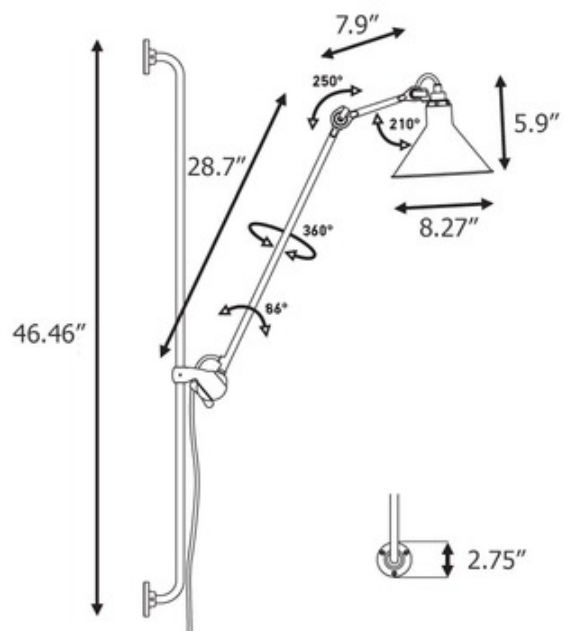

**DESIGNER**

Bernard-Albin Gras

**BRAND**

DCW Editions

**DESCRIPTION**

Part of the iconic Lampe Gras collection originally designed in 1921, the N214 Wall Sconce brings a clean architectural look with hints of industrialism to your space. The shade adjusts to direct light and the arm adjusts at the joint and can be moved up and down the bar for ultimate control and flexibility.

*Shown in: Matte Black / Satin Black*

<b>SHADE COLOR</b>	Satin Black
<b>BODY FINISH</b>	Matte Black
<b>WATTAGE</b>	11W
<b>DIMMER</b>	Not Included
<b>DIMENSIONS</b>	8.27"W x 46.46"H x 36.6"D
<b>BULB NOT INCLUDED</b>	
<b>LAMP</b>	1 x B10/Candelabra (E12)/11W/120V LED

**SPEC #** DCW903882

COMPANY	PROJECT	FIXTURE TYPE	APPROVED BY	DATE