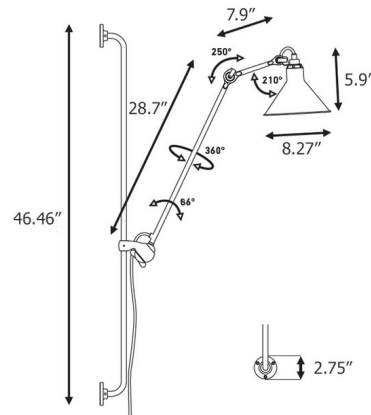

Lightology

lightology.com
866-954-4489
04-08-26

Project: _____

Company: _____

Location: _____ Fixture Type: _____

SPEC #: **DCW903882**

Approved On: _____ Approved By: _____

Lampe Gras N214 Conic Shade Plug-In Bar Wall Sconce By DCWEditions

Description

Part of the iconic Lampe Gras collection originally designed in 1921, the N214 Wall Sconce brings a clean architectural look with hints of industrialism to your space. The shade adjusts to direct light and the arm adjusts at the joint and can be moved up and down the bar for ultimate control and flexibility.

Shown in matte black / satin black

Specifications

COLOR	Satin Black
BODY FINISH	Matte Black
WATTAGE	11W
DIMMER	Not Included
DIMENSIONS	8.27"W x 46.46"H x 36.6"D
BULB NOT INCLUDED	1 x B10/Candelabra (E12)/11W/120V LED
COUNTRY OF ORIGIN	China