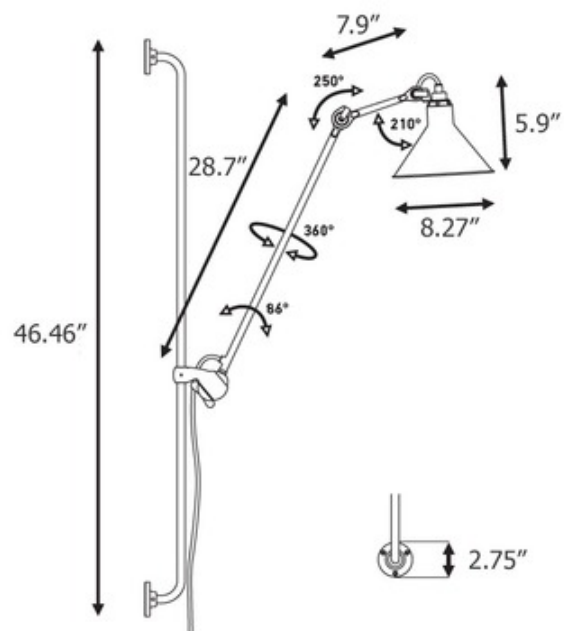

DESIGNER

Bernard-Albin Gras

BRAND

DCW Editions

DESCRIPTION

Part of the iconic Lampe Gras collection originally designed in 1921, the N214 Wall Sconce brings a clean architectural look with hints of industrialism to your space. The shade adjusts to direct light and the arm adjusts at the joint and can be moved up and down the bar for ultimate control and flexibility.

Shown in: Matte Black / Satin Black

SHADE COLOR	Satin Black
BODY FINISH	Matte Black
WATTAGE	11W
DIMMER	Not Included
DIMENSIONS	8.27"W x 46.46"H x 36.6"D
BULB NOT INCLUDED	
LAMP	1 x B10/Candelabra (E12)/11W/120V LED

SPEC #

DCW903882

COMPANY

PROJECT

FIXTURE TYPE

APPROVED BY

DATE
