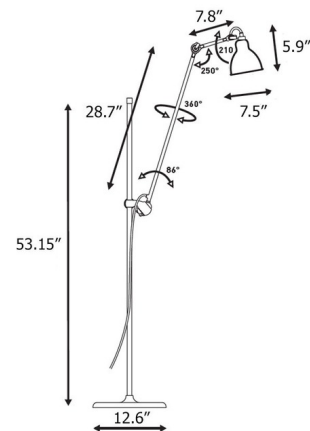

Specifications

COLOR	Blue
BODY FINISH	Matte Black
WATTAGE	11W
DIMMER	Included
DIMENSIONS	8.3"W x 53.15"H
BULB NOT INCLUDED	1 x B10/Candelabra (E12)/11W/120V LED
COUNTRY OF ORIGIN	China

Technical Information

PRODUCT DIMENSIONS	Cord: 76.3"
--------------------	-------------

Shown in matte black / blue

CLICK TO VIEW PRODUCT

Notes: