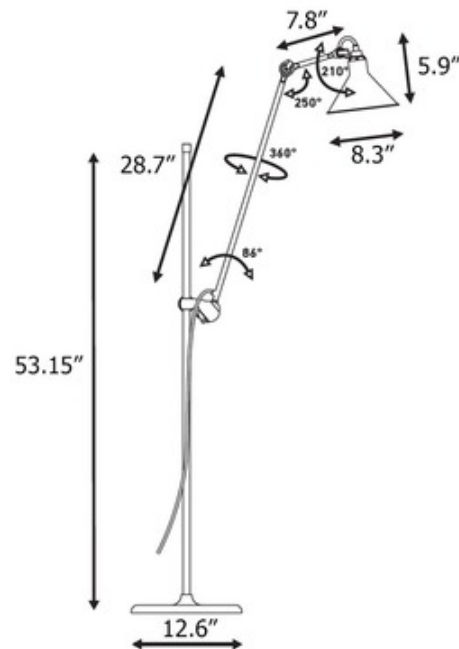

DESIGNER

Bernard-Albin Gras

BRAND

DCW Editions

DESCRIPTION

Part of the iconic Lampe Gras collection originally designed in 1921, the N215 Floor Lamp brings a clean architectural look with hints of industrialism to your space. The jointed arm as and head direct light exactly where you want for almost infinite lighting options. On/Off switch located on cord.
NOTE: Black shade/finish option is ETL listed.

Shown in: Matte Black / Red

SHADE COLOR	Red
BODY FINISH	Matte Black
WATTAGE	11W
DIMMER	N/A
DIMENSIONS	8.3"W x 53.15"H
BULB NOT INCLUDED	
LAMP	1 x B10/Candelabra (E12)/11W/120V LED

SPEC #

DCW903911

COMPANY