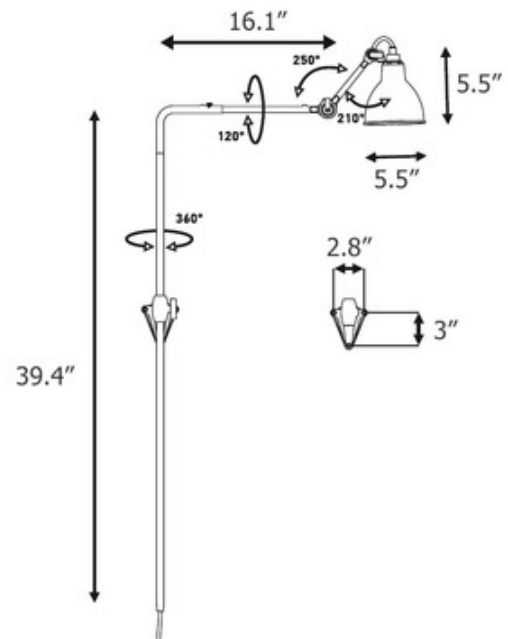

**DESIGNER**

Bernard-Albin Gras

**BRAND**

DCW Editions

**DESCRIPTION**

The Lampe Gras N216 Tall Plug-in Wall Sconce brings to your space, a clean architectural look with hints of industrialism. The shade adjusts to direct light and the arm adjusts for perfect lighting. Available with a Matte Black finish and round bell shape shade in Frosted, Gold, Polycarbonate, or Red. On/Off switch is located on the cord. CE listed.

<b>SHADE COLOR</b>	Frosted
<b>BODY FINISH</b>	Matte Black
<b>WATTAGE</b>	11W
<b>DIMMER</b>	Included
<b>DIMENSIONS</b>	5.51"W x 39.37"H x 16.14"D
<b>BULB NOT INCLUDED</b>	
<b>LAMP</b>	1 x B10/Candelabra (E12)/11W/120V LED

*Technical Information*

<b>PRODUCT DIMENSIONS</b>	Cable Length: 94.49"
---------------------------	----------------------

<b>SPEC #</b>	DCW903935
---------------	-----------

COMPANY	PROJECT	FIXTURE TYPE	APPROVED BY	DATE