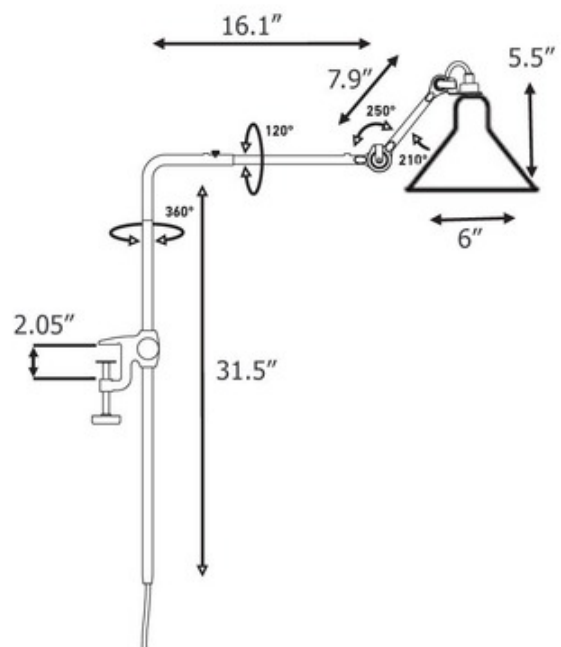

DESIGNER

Bernard-Albin Gras

BRAND

DCW Editions

DESCRIPTION

The Lampe Gras N226 Conic Shade Clamp Desk Lamp brings to your space, a clean architectural look with hints of industrialism. The shade adjusts to direct light and the arm adjusts for perfect lighting. Available with a Matte Black finish and cone shape shade in Red, Black, Chrome, Black with Copper lining, Blue, Brass, Copper, Raw Copper, Raw Copper with White lining, Copper with White lining, White, White with Copper lining, or Yellow. On/Off switch is located on the cord. CE listed.

SHADE COLOR	Red
BODY FINISH	Matte Black
WATTAGE	11W
DIMMER	Included
DIMENSIONS	6"W x 31.5"H
BULB NOT INCLUDED	
LAMP	1 x B10/Candelabra (E12)/11W/120V LED

SPEC #

DCW904025

COMPANY

PROJECT

FIXTURE TYPE

APPROVED BY