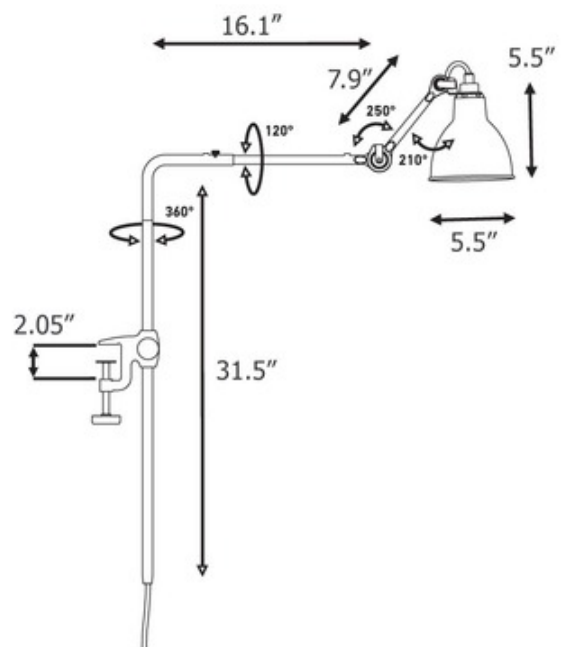

DESIGNER

Bernard-Albin Gras

BRAND

DCW Editions

DESCRIPTION

The Lampe Gras N226 Clamp Desk Lamp brings to your space, a clean architectural look with hints of industrialism. The shade adjusts to direct light and the arm adjusts for perfect lighting. Available with a Matte Black finish and round bell shape shade in White, Black, Blue, Chrome, Brass, Copper, Raw Copper, Raw Copper with White lining, Copper with White lining, Frosted, Gold, Polycarbonate, Red, Satin Black, White with Copper lining, or Yellow. On/Off switch is located on the cord. CE listed.

Shown in: Matte Black / White

SHADE COLOR	White
BODY FINISH	Matte Black
WATTAGE	11W
DIMMER	Included
DIMENSIONS	5.5"W x 31.5"H
LAMP	1 x B10/Candelabra (E12)/11W/120V LED

Technical Information

PRODUCT DIMENSIONS	Cord: 84.25"
---------------------------	--------------

ITEM NUMBER	DCW904028
--------------------	-----------

COMPANY	PROJECT	FIXTURE TYPE	APPROVED BY	DATE