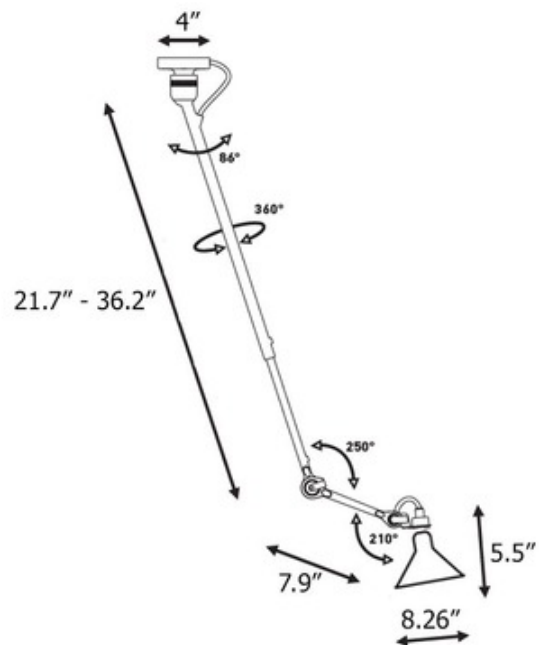

DESIGNER

Bernard-Albin Gras

BRAND

DCW Editions

DESCRIPTION

The Lampe Gras N302 Conic Shade Semi Flush / Pendant brings to your space, a clean architectural look with hints of industrialism. The jointed arm and head direct light exactly where you want it for almost infinite lighting options. Available with a Matte Black finish and a flared conic shade in Satin Black, Chrome, Black with a Copper lining, Blue, Brass, Copper, Raw Copper, Raw Copper with White lining, Copper with White lining, Red, White, Yellow, or White with a Copper lining. Adjustable arm length. CE listed.

Shown in: Matte Black / Black

SHADE COLOR	Black
BODY FINISH	Matte Black
WATTAGE	11W
DIMMER	Standard 120V
DIMENSIONS	36"L x 8.26"W x 21.65"H
BULB NOT INCLUDED	
LAMP	1 x B10/Candelabra (E12)/11W/120V LED

Technical Information

PRODUCT DIMENSIONS	Min/Max Overall Height: 21.7"/36.2"
---------------------------	-------------------------------------

SPEC #	DCW904054
---------------	-----------

COMPANY	PROJECT	FIXTURE TYPE	APPROVED BY	DATE