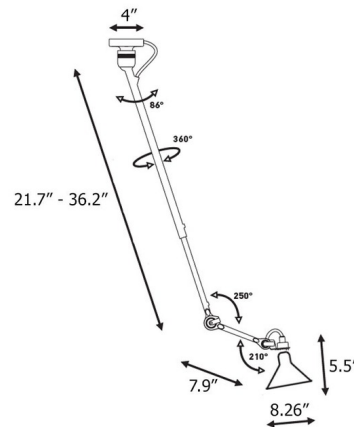

### Description

The Lampe Gras N302 Conic Shade Semi Flush / Pendant brings to your space, a clean architectural look with hints of industrialism. The jointed arm and head direct light exactly where you want it for almost infinite lighting options. Available with a Matte Black finish and a flared conic shade in Satin Black, Chrome, Black with a Copper lining, Blue, Brass, Copper, Raw Copper, Raw Copper with White lining, Copper with White lining, Red, White, Yellow, or White with a Copper lining. Adjustable arm length. CE listed.

### Specifications

COLOR . . . . . Black  
BODY FINISH . . . . . Matte Black  
WATTAGE . . . . . 11W  
DIMMER . . . . . Standard 120V  
DIMENSIONS . . . . . 36"L x 8.26"W x 21.65"H  
BULB NOT INCLUDED . . . . . 1 x B10/Candelabra (E12)/11W/120V LED  
COUNTRY OF ORIGIN . . . . . China

### Technical Information

PRODUCT DIMENSIONS . . . . . Min/Max Overall Height: 21.7"/36.2"

Shown in matte black / black

CLICK TO VIEW PRODUCT

Notes: