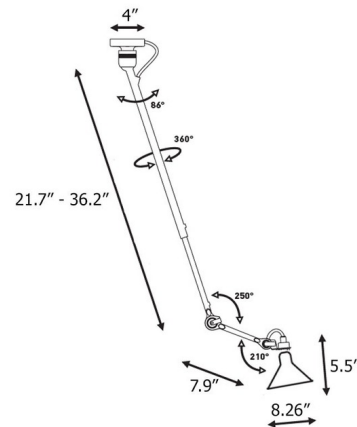

Description

The Lampe Gras N302 Conic Shade Semi Flush / Pendant brings to your space, a clean architectural look with hints of industrialism. The jointed arm and head direct light exactly where you want it for almost infinite lighting options. Available with a Matte Black finish and a flared conic shade in Satin Black, Chrome, Black with a Copper lining, Blue, Brass, Copper, Raw Copper, Raw Copper with White lining, Copper with White lining, Red, White, Yellow, or White with a Copper lining. Adjustable arm length. CE listed.

Specifications

COLOR	Black
BODY FINISH	Matte Black
WATTAGE	11W
DIMMER	Standard 120V
DIMENSIONS	36"L x 8.26"W x 21.65"H
BULB NOT INCLUDED	1 x B10/Candelabra (E12)/11W/120V LED
COUNTRY OF ORIGIN	China

Technical Information

PRODUCT DIMENSIONS	Min/Max Overall Height: 21.7"/36.2"
--------------------	-------------------------------------

Shown in matte black / black

CLICK TO VIEW PRODUCT

Notes: