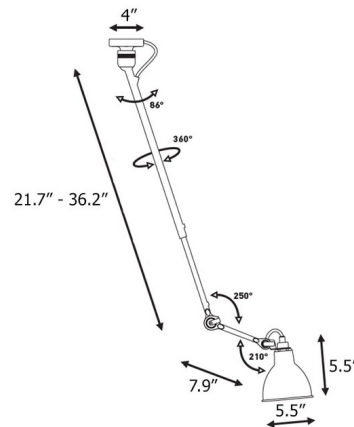

### Description

The Lampe Gras N302 Semi Flush / Pendant brings to your space, a clean architectural look with hints of industrialism. The jointed arm and head direct light exactly where you want it for almost infinite lighting options. Available with a Matte Black finish and a round bell shade in Chrome, Black, Black with a Copper lining, Gold, Blue, Brass, Copper, Gold, Raw Copper, Frosted Glass, Raw Copper with White lining, Copper with White lining, Gold, Polycarbonate, Red, White, Yellow, or White with a Copper lining. Adjustable arm length. ETL and CE listed.

### Specifications

COLOR	Black / Copper Interior
BODY FINISH	Matte Black
WATTAGE	11W
DIMMER	Standard 120V
DIMENSIONS	5.5\"W x 36.2\"H
BULB NOT INCLUDED	1 x B10/Candelabra (E12)/11W/120V LED
COUNTRY OF ORIGIN	China