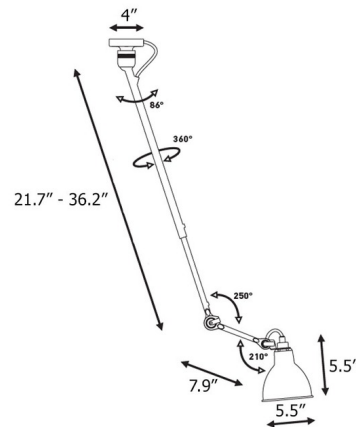

Lightology

lightology.com
866-954-4489
07-06-26

Project: _____

Company: _____

Location: _____ Fixture Type: _____

SPEC #: **DCW904057**

Approved On: _____ Approved By: _____

Lampe Gras N302 Semi Flush / Pendant By DCWEditions

Description

The Lampe Gras N302 Semi Flush / Pendant brings to your space, a clean architectural look with hints of industrialism. The jointed arm and head direct light exactly where you want it for almost infinite lighting options. Available with a Matte Black finish and a round bell shade in Chrome, Black, Black with a Copper lining, Gold, Blue, Brass, Copper, Gold, Raw Copper, Frosted Glass, Raw Copper with White lining, Copper with White lining, Gold, Polycarbonate, Red, White, Yellow, or White with a Copper lining. Adjustable arm length. ETL and CE listed.

Shown in matte black / black / copper interior

Specifications

COLOR	Black / Copper Interior
BODY FINISH	Matte Black
WATTAGE	11W
DIMMER	Standard 120V
DIMENSIONS	5.5\"W x 36.2\"H
BULB NOT INCLUDED	1 x B10/Candelabra (E12)/11W/120V LED
COUNTRY OF ORIGIN	China