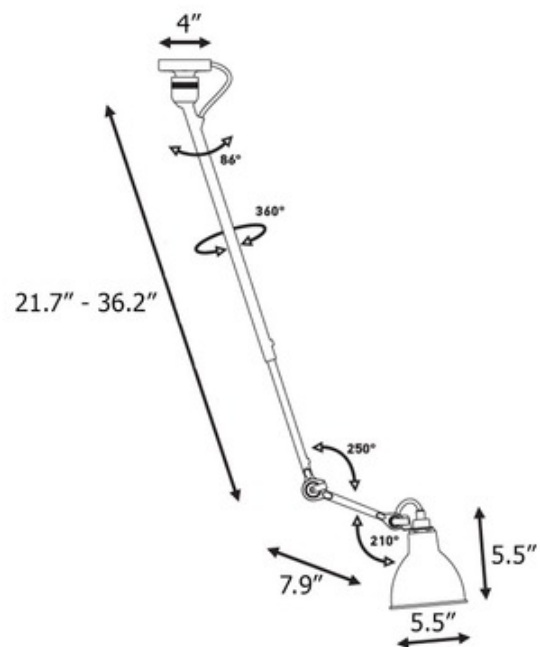

DESIGNER

Bernard-Albin Gras

BRAND

DCW Editions

DESCRIPTION

The Lampe Gras N302 Semi Flush / Pendant brings to your space, a clean architectural look with hints of industrialism. The jointed arm and head direct light exactly where you want it for almost infinite lighting options. Available with a Matte Black finish and a round bell shade in Chrome, Black, Black with a Copper lining, Gold, Blue, Brass, Copper, Gold, Raw Copper, Frosted Glass, Raw Copper with White lining, Copper with White lining, Gold, Polycarbonate, Red, White, Yellow, or White with a Copper lining. Adjustable arm length. ETL and CE listed.

Shown in: Matte Black / Black / Copper Interior

SHADE COLOR	Black / Copper Interior
BODY FINISH	Matte Black
WATTAGE	11W
DIMMER	Standard 120V
DIMENSIONS	5.5"W x 36.2"H
LAMP	1 x B10/Candelabra (E12)/11W/120V LED

ITEM NUMBER DCW904057

COMPANY	PROJECT	FIXTURE TYPE	APPROVED BY	DATE