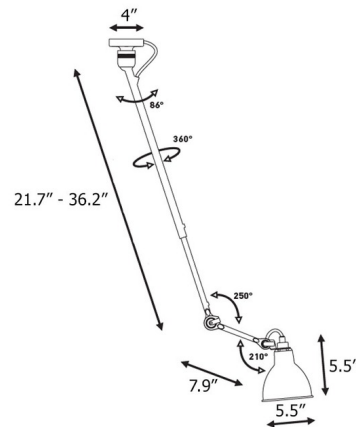

Lightology

lightology.com
866-954-4489
04-03-26

Project: _____

Company: _____

Location: _____ Fixture Type: _____

SPEC #: **DCW904057**

Approved On: _____ Approved By: _____

Lampe Gras N302 Semi Flush / Pendant By DCWEditions

Description

The Lampe Gras N302 Semi Flush / Pendant brings to your space, a clean architectural look with hints of industrialism. The jointed arm and head direct light exactly where you want it for almost infinite lighting options. Available with a Matte Black finish and a round bell shade in Chrome, Black, Black with a Copper lining, Gold, Blue, Brass, Copper, Gold, Raw Copper, Frosted Glass, Raw Copper with White lining, Copper with White lining, Gold, Polycarbonate, Red, White, Yellow, or White with a Copper lining. Adjustable arm length. ETL and CE listed.

Shown in matte black / black / copper interior

Specifications

COLOR	Black / Copper Interior
BODY FINISH	Matte Black
WATTAGE	11W
DIMMER	Standard 120V
DIMENSIONS	5.5\"W x 36.2\"H
BULB NOT INCLUDED	1 x B10/Candelabra (E12)/11W/120V LED
COUNTRY OF ORIGIN	China