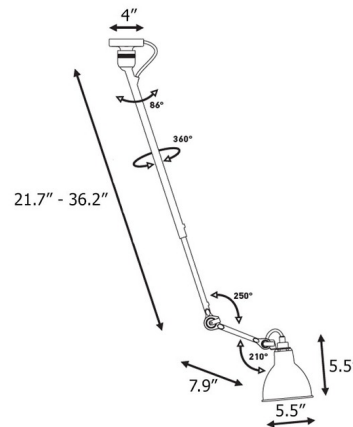

Lightology

lightology.com
866-954-4489
05-22-26

Project: _____

Company: _____

Location: _____ Fixture Type: _____

SPEC #: **DCW904076**

Approved On: _____ Approved By: _____

Lampe Gras N302 Semi Flush / Pendant By DCWEditions

Description

The Lampe Gras N302 Semi Flush / Pendant brings to your space, a clean architectural look with hints of industrialism. The jointed arm and head direct light exactly where you want it for almost infinite lighting options. Available with a Matte Black finish and a round bell shade in Chrome, Black, Black with a Copper lining, Gold, Blue, Brass, Copper, Gold, Raw Copper, Frosted Glass, Raw Copper with White lining, Copper with White lining, Gold, Polycarbonate, Red, White, Yellow, or White with a Copper lining. Adjustable arm length. ETL and CE listed.

Shown in matte black / red

Specifications

COLOR	Red
BODY FINISH	Matte Black
WATTAGE	11W
DIMMER	Standard 120V
DIMENSIONS	5.5"W x 36.2"H
BULB NOT INCLUDED	1 x B10/Candelabra (E12)/11W/120V LED
COUNTRY OF ORIGIN	China