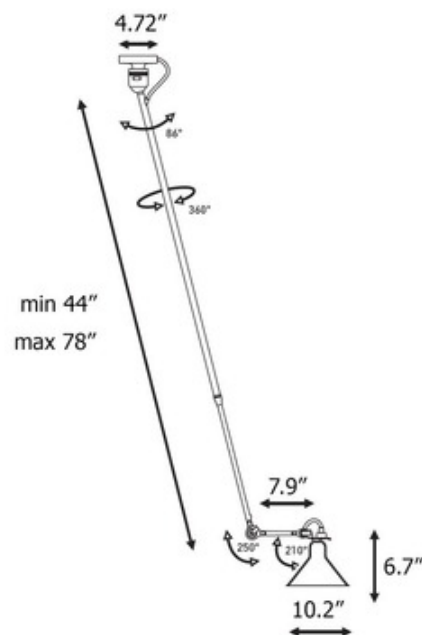

**DESIGNER**

Bernard-Albin Gras

**BRAND**

DCW Editions

**DESCRIPTION**

The Lampe Gras N302 Long Arm Conic Shade Semi Flush / Pendant brings to your space, a clean architectural look with hints of industrialism. The jointed arm and head direct light exactly where you want it for almost infinite lighting options. Available with a Matte Black finish and a flared conic shade in Blue, Satin Black, Black with a Copper lining, Brass, Copper, Raw Copper, Raw Copper with White lining, Copper with White lining, Red, Yellow, or White with a Copper lining. Adjustable arm length. CE listed.

*Shown in: Matte Black / Black / Copper*

<b>SHADE COLOR</b>	Black / Copper
<b>BODY FINISH</b>	Matte Black
<b>WATTAGE</b>	15W
<b>DIMMER</b>	Standard 120V
<b>DIMENSIONS</b>	10.2"W x 6.7"H
<b>LAMP</b>	1 x B10/Candelabra (E12)/15W/120V LED

*Technical Information*

<b>PRODUCT DIMENSIONS</b>	Min/Max Overall Height: 44"/78"
---------------------------	---------------------------------

<b>ITEM NUMBER</b>	DCW904097
--------------------	-----------