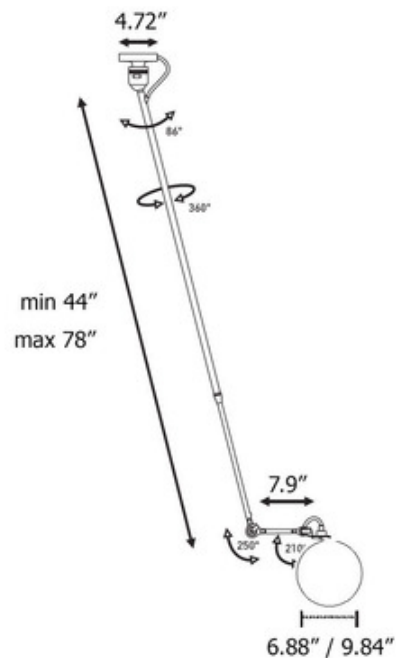

DESIGNER

Bernard-Albin Gras

BRAND

DCW Editions

DESCRIPTION

The Lampe Gras N302 Long Arm Glass Ball Semi Flush Pendant brings to your space, a clean architectural look with hints of industrialism. The shades adjust to direct light and the arms adjust and telescope for perfect lighting. Available with a Matte Black finish and White glass globes which are available in two sizes . CE listed.

Shown in: Matte Black / White

SHADE COLOR	White
BODY FINISH	Matte Black
WATTAGE	15W
DIMMER	Standard 120V
DIMENSIONS	6.88"W x 51.96"H
LAMP	1 x B10/Candelabra (E12)/15W/120V LED

ITEM NUMBER DCW904112

COMPANY	PROJECT	FIXTURE TYPE	APPROVED BY	DATE