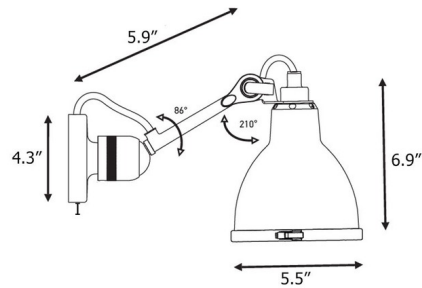

### Description

The Lampe Gras N304 Wall Sconce brings to your space, a clean architectural look with hints of industrialism. Available with or without a switch on the backplate.

Shown in matte black / blue

### Specifications

COLOR	Blue
BODY FINISH	Matte Black
WATTAGE	11W
DIMMER	Standard 120V
DIMENSIONS	5.5"W x 6.9"H x 5.9"D
BULB NOT INCLUDED	1 x B10/Candelabra (E12)/11W/120V LED
COUNTRY OF ORIGIN	China

CLICK TO VIEW PRODUCT