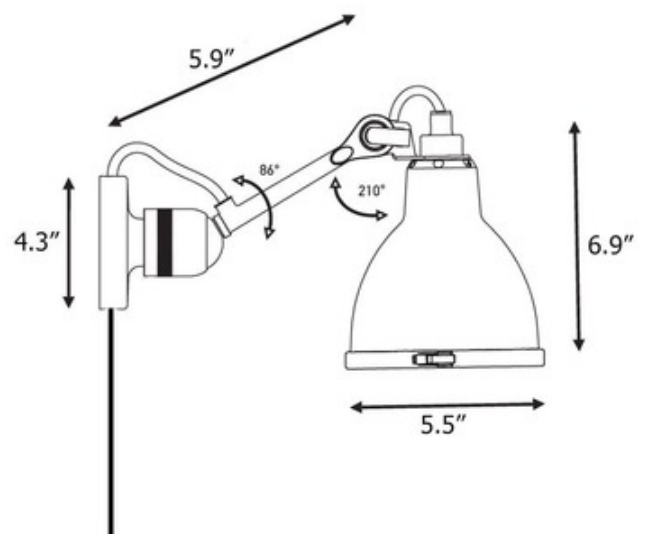

**DESIGNER**

Bernard-Albin Gras

**BRAND**

DCW Editions

**DESCRIPTION**

The Lampe Gras N304 Plug-in Wall Sconce brings to your space, a clean architectural look with hints of industrialism. Available with a Matte Black finish and round bell shape shade in White, Satin Black, Blue, Black with a Copper lining, Brass, Chrome, Copper, Raw Copper, Copper with White lining, Raw Copper with White lining, Frosted, Gold, Polycarbonate, Red, White with Copper lining, or Yellow. Switch is located on the cord. CE listed.

*Shown in: Matte Black / Satin Black*

<b>SHADE COLOR</b>	Satin Black
<b>BODY FINISH</b>	Matte Black
<b>WATTAGE</b>	11W
<b>DIMMER</b>	Included
<b>DIMENSIONS</b>	5.5"W x 6.9"H x 5.9"D
<b>BULB NOT INCLUDED</b>	
<b>LAMP</b>	1 x B10/Candelabra (E12)/11W/120V LED

*Technical Information*

<b>PRODUCT DIMENSIONS</b>	Cord: 78.74"
---------------------------	--------------

<b>SPEC #</b>	DCW904180
---------------	-----------

COMPANY	PROJECT	FIXTURE TYPE	APPROVED BY	DATE