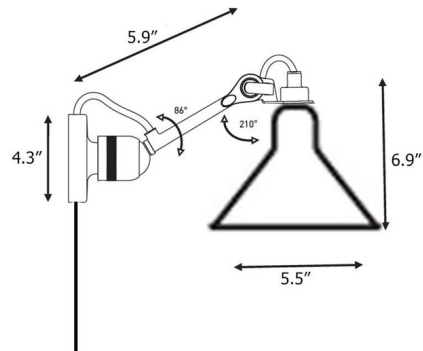

Description

The Lampe Gras N304 Plug-in Conic Wall Sconce brings to your space, a clean architectural look with hints of industrialism. Available with a Matte Black finish and cone shape shade in Black, Blue, Black with a Copper lining, Brass, Chrome, Copper, Raw Copper, Copper with White lining, Raw Copper with White lining, Red, White with Copper lining, or Yellow. Switch is located on the cord. CE listed.

Shown in matte black / black / copper interior

Specifications

COLOR	Black / Copper Interior
BODY FINISH	Matte Black
WATTAGE	11W
DIMMER	Included
DIMENSIONS	5.51"W x 5.51"H x 5.9"D
BULB NOT INCLUDED	1 x B10/Candelabra (E12)/11W/120V LED
COUNTRY OF ORIGIN	China

Technical Information

PRODUCT DIMENSIONS	Cord: 78.74"
--------------------	--------------

CLICK TO VIEW PRODUCT

Notes: