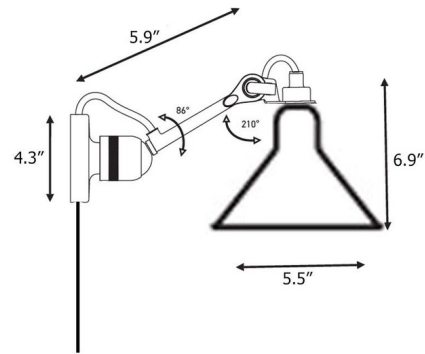

Description

The Lampe Gras N304 Plug-in Conic Wall Sconce brings to your space, a clean architectural look with hints of industrialism. Available with a Matte Black finish and cone shape shade in Black, Blue, Black with a Copper lining, Brass, Chrome, Copper, Raw Copper, Copper with White lining, Raw Copper with White lining, Red, White with Copper lining, or Yellow. Switch is located on the cord. CE listed.

Shown in matte black / black / copper interior

Specifications

COLOR Black / Copper Interior
BODY FINISH Matte Black
WATTAGE 11W
DIMMER Included
DIMENSIONS 5.51"W x 5.51"H x 5.9"D
BULB NOT INCLUDED 1 x B10/Candelabra (E12)/11W/120V LED
COUNTRY OF ORIGIN China

Technical Information

PRODUCT DIMENSIONS Cord: 78.74"

CLICK TO VIEW PRODUCT

Notes: