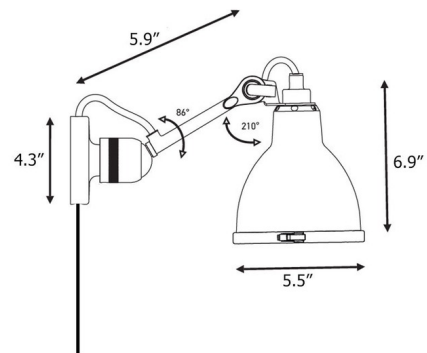

Description

The Lampe Gras N304 Plug-in Wall Sconce features a clean architectural look with hints of industrialism. The the position of the arm and shade to direct the light where needed. Available in a variety of colors to fit any space. Switch is located on the cord. CE listed.

Shown in matte black / black / copper interior

Specifications

COLOR	Black / Copper Interior
BODY FINISH	Matte Black
WATTAGE	11W
DIMMER	Included
DIMENSIONS	5.5"W x 6.9"H x 5.9"D
BULB NOT INCLUDED	1 x B10/Candelabra (E12)/11W/120V LED
COUNTRY OF ORIGIN	China