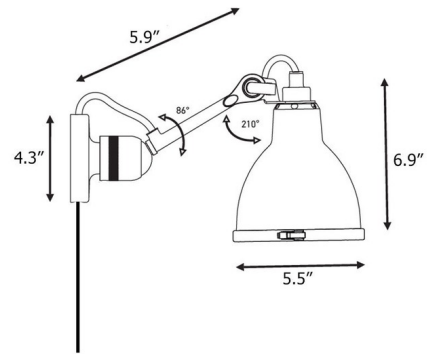

Description

The Lampe Gras N304 Plug-in Wall Sconce features a clean architectural look with hints of industrialism. The the position of the arm and shade to direct the light where needed. Available in a variety of colors to fit any space. Switch is located on the cord. CE listed.

Shown in matte black / black / copper interior

Specifications

COLOR	Black / Copper Interior
BODY FINISH	Matte Black
WATTAGE	11W
DIMMER	Included
DIMENSIONS	5.5"W x 6.9"H x 5.9"D
BULB NOT INCLUDED	1 x B10/Candelabra (E12)/11W/120V LED
COUNTRY OF ORIGIN	China