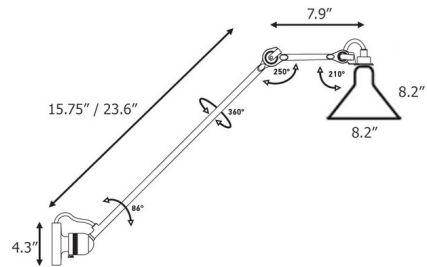

Lightology

lightology.com
866-954-4489
05-24-26

Project: _____

Company: _____

Location: _____ Fixture Type: _____

SPEC #: **DCW904210**

Approved On: _____ Approved By: _____

Lampe Gras N304 Conic Long Arm Wall Sconce By DCWEditions

Description

The Lampe Gras N304 Conic Long Arm Wall Sconce brings to your space, a clean architectural look with hints of industrialism. CE listed. Note: 23.7 inch size is only available with Black shade.

Specifications

COLOR	Black
BODY FINISH	Matte Black
WATTAGE	11W
DIMMER	Standard 120V
DIMENSIONS	8.2"W x 8.2"H x 23.65"D
BULB NOT INCLUDED	1 x B10/Candela (E12)/11W/120V LED
COUNTRY OF ORIGIN	China

Notes:

Shown in matte black / black

CLICK TO VIEW PRODUCT