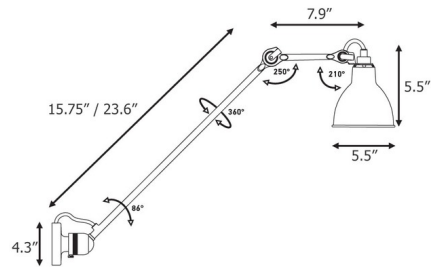

### Specifications

COLOR	Black
BODY FINISH	Matte Black
WATTAGE	11W
DIMMER	Standard 120V
DIMENSIONS	5.5\"W x 5.5\"H x 23.65\"D
BULB NOT INCLUDED	1 x B10/CandelaBra (E12)/11W/120V LED
COUNTRY OF ORIGIN	China