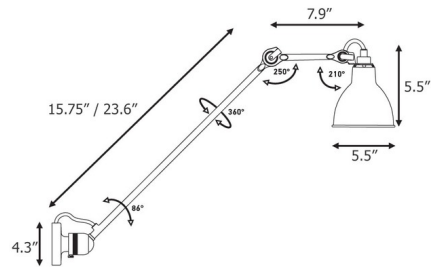

Specifications

COLOR	Black
BODY FINISH	Matte Black
WATTAGE	11W
DIMMER	Standard 120V
DIMENSIONS	5.5\"W x 5.5\"H x 23.65\"D
BULB NOT INCLUDED	1 x B10/CandelaBra (E12)/11W/120V LED
COUNTRY OF ORIGIN	China

CLICK TO VIEW PRODUCT

Notes: