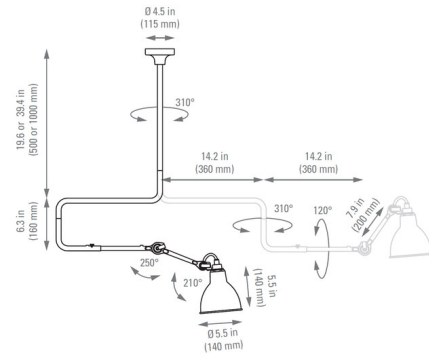

By DCWEditions

Description

Part of the iconic Lampe Gras collection originally designed in 1921, the N312 Pendant brings a clean architectural look with hints of industrialism to your space. The shade and arm adjust for perfect lighting control and flexibility. Available with a 19.6 inch or 39.4 inch length arm. Not all combinations are available.

Specifications

COLOR Blue
 BODY FINISH Matte Black
 WATTAGE 11W
 DIMMER Standard 120V
 DIMENSIONS 19.6"L x 14.2"W x 5.5"H
 BULB NOT INCLUDED 1 x B10/Candelabra (E12)/11W/120V LED
 COUNTRY OF ORIGIN China

Technical Information

PRODUCT DIMENSIONS Min/Max Overall Height: 19.7"/39.4"

Shown in matte black / blue

CLICK TO VIEW PRODUCT

Notes: