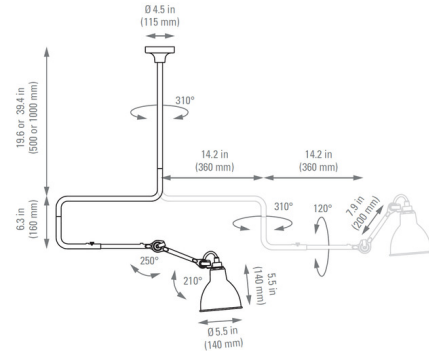

By DCWEditions

Description

Part of the iconic Lampe Gras collection originally designed in 1921, the N312 Pendant brings a clean architectural look with hints of industrialism to your space. The shade and arm adjust for perfect lighting control and flexibility. Available with a 19.6 inch or 39.4 inch length arm. Not all combinations are available.

Specifications

COLOR	Blue
BODY FINISH	Matte Black
WATTAGE	11W
DIMMER	Standard 120V
DIMENSIONS	19.6"L x 14.2"W x 5.5"H
BULB NOT INCLUDED	1 x B10/Candelabra (E12)/11W/120V LED
COUNTRY OF ORIGIN	China

Technical Information

PRODUCT DIMENSIONS Min/Max Overall Height: 19.7"/39.4"

Shown in matte black / blue

CLICK TO VIEW PRODUCT

Notes: