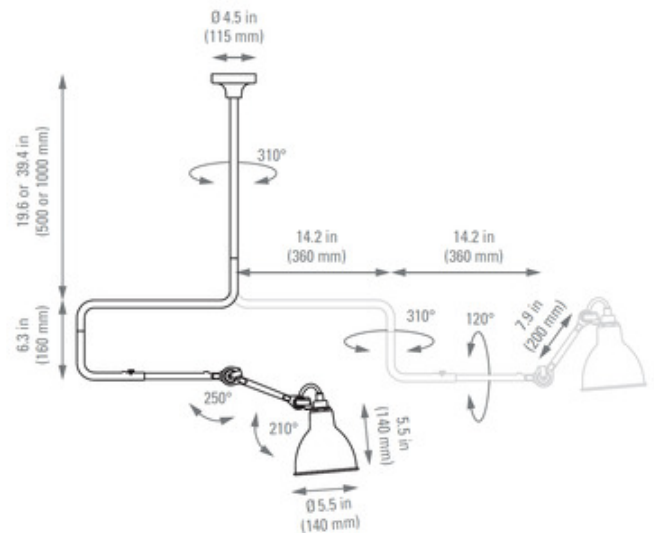

DESIGNER Bernard-Albin Gras
BRAND DCW Editions

DESCRIPTION

Part of the iconic Lampe Gras collection originally designed in 1921, the N312 Pendant brings a clean architectural look with hints of industrialism to your space. The shade and arm adjust for perfect lighting control and flexibility. Available with a 19.6 inch or 39.4 inch length arm. Not all combinations are available.

Shown in: Matte Black / Blue

SHADE COLOR	Blue
BODY FINISH	Matte Black
WATTAGE	11W
DIMMER	Standard 120V
DIMENSIONS	19.6"L x 14.2"W x 5.5"H
BULB NOT INCLUDED	
LAMP	1 x B10/Candelabra (E12)/11W/120V LED

Technical Information

PRODUCT DIMENSIONS	Min/Max Overall Height: 19.7"/39.4"
---------------------------	-------------------------------------

SPEC # DCW904357

COMPANY	PROJECT	FIXTURE TYPE	APPROVED BY	DATE