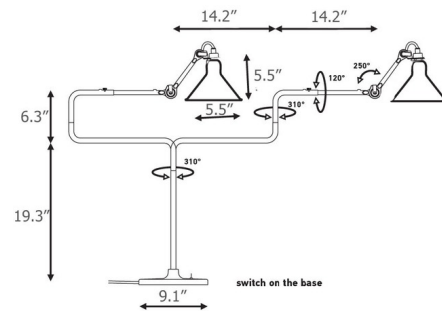

### Description

The Lampe Gras N317 Conic Table Lamp brings to your space, a clean architectural look with hints of industrialism. The jointed arm as and head direct light exactly where you want it for almost infinite lighting options. Available with a Matte Black finish with a conic shape shade in Black with a Copper lining, Chrome, Black, Blue, Brass, Copper, Raw Copper, Raw Copper with White lining, Copper with White lining, Red, White, Yellow, or White with a Copper lining. On/Off switch is located on the base. CE listed.

### Specifications

COLOR . . . . . Black / Copper Interior  
BODY FINISH . . . . . Matte Black  
WATTAGE . . . . . 11W  
DIMMER . . . . . Included  
DIMENSIONS . . . . . 5.5"W x 25.6"H x 28.4"D  
BULB NOT INCLUDED . . . . . 1 x B10/Candela (E12)/11W/120V LED  
COUNTRY OF ORIGIN . . . . . China

### Technical Information

PRODUCT DIMENSIONS . . . . . Cord: 78.74"

CLICK TO VIEW PRODUCT

Notes: