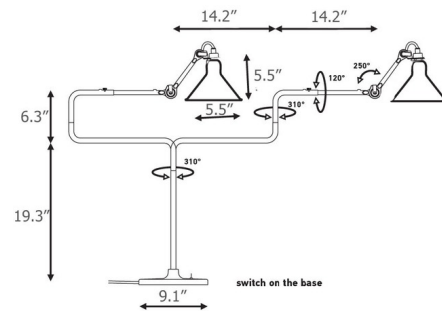

### Description

The Lampe Gras N317 Conic Table Lamp brings to your space, a clean architectural look with hints of industrialism. The jointed arm as and head direct light exactly where you want it for almost infinite lighting options. Available with a Matte Black finish with a conic shape shade in Black with a Copper lining, Chrome, Black, Blue, Brass, Copper, Raw Copper, Raw Copper with White lining, Copper with White lining, Red, White, Yellow, or White with a Copper lining. On/Off switch is located on the base. CE listed.

### Specifications

COLOR	Red
BODY FINISH	Matte Black
WATTAGE	11W
DIMMER	Included
DIMENSIONS	5.5"W x 25.6"H x 28.4"D
BULB NOT INCLUDED	1 x B10/Candela (E12)/11W/120V LED
COUNTRY OF ORIGIN	China

CLICK TO VIEW PRODUCT