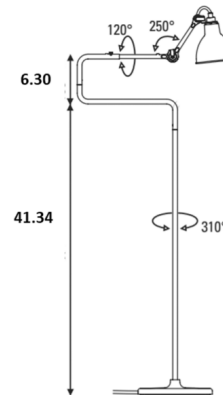

### Specifications

COLOR . . . . . Black / Copper Interior  
BODY FINISH . . . . . Matte Black  
WATTAGE . . . . . 11W  
DIMMER . . . . . N/A  
DIMENSIONS . . . . . 14.17"W x 47.64"H  
BULB NOT INCLUDED . . . . . 1 x B10/Candelabra (E12)/11W/120V LED  
COUNTRY OF ORIGIN . . . . . China

### Technical Information

PRODUCT DIMENSIONS . . . . . Cord: 82.7"

Shown in matte black / black / copper interior

CLICK TO VIEW PRODUCT

Notes: