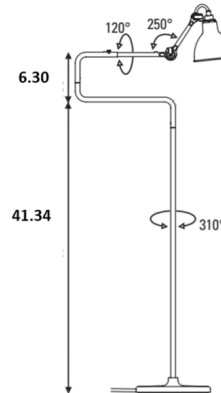

By DCWEditions

Description

The Lampe Gras N411 Floor Lamp brings to your space, a clean architectural look with hints of industrialism. The jointed arm and head direct light exactly where you want it for almost infinite lighting options. Available with a Matte Black finish with a bell shape shade in Chrome, Black, Black with a Copper lining, Blue, Brass, Copper, Raw Copper, Frosted, Raw Copper with White lining, Copper with White lining, Gold, Polycarbonate, Red, White, Yellow, or White with a Copper lining. On/Off switch is located on the cord. CE and ETL listed.

Specifications

COLOR Black / Copper Interior
BODY FINISH Matte Black
WATTAGE 11W
DIMMER N/A
DIMENSIONS 14.17"W x 47.64"H
BULB NOT INCLUDED 1 x B10/Candelabra (E12)/11W/120V LED
COUNTRY OF ORIGIN China

Technical Information

PRODUCT DIMENSIONS Cord: 82.7"

Shown in matte black / black / copper interior

CLICK TO VIEW PRODUCT

Notes: