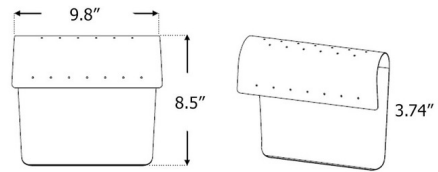

CLICK TO VIEW PRODUCT

Notes: