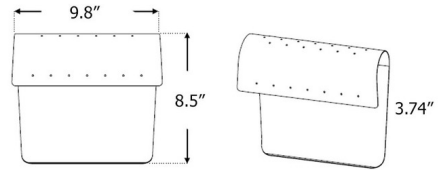

CLICK TO VIEW PRODUCT

Notes: