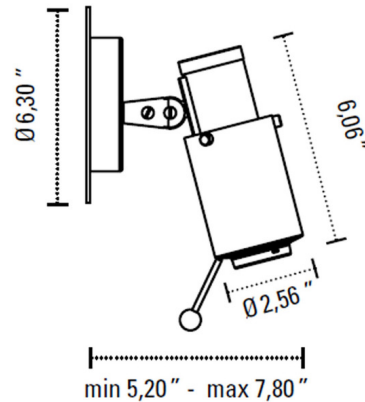

CLICK TO VIEW PRODUCT

Notes: