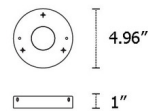

By DCWEditions

Description

The In The Sun Wall Spacer is for use creating intriguing, overlapping arrangements of DCW's In The Sun Wall Sconces.

Specifications

COLOR	N/A
BODY FINISH	Gold
WATTAGE	N/A
DIMMER	N/A
DIMENSIONS	4.96"W x 1"H
BULB	N/A
COUNTRY OF ORIGIN	China

IN THE SUN WALL SPACER 1

IN THE SUN WALL SPACER 2

Shown in gold

SPACER 1

SPACER 2

CLICK TO VIEW PRODUCT

Notes: