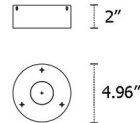

By DCWEditions

Description

The In The Sun Wall Spacer is for use creating intriguing, overlapping arrangements of DCW's In The Sun Wall Sconces.

Specifications

COLOR	N/A
BODY FINISH	Gold
WATTAGE	N/A
DIMMER	N/A
DIMENSIONS	4.96"W x 1"H
BULB	N/A
COUNTRY OF ORIGIN	China

IN THE SUN WALL SPACER 1

IN THE SUN WALL SPACER 2

Shown in gold

SPACER 1

SPACER 2

CLICK TO VIEW PRODUCT

Notes: