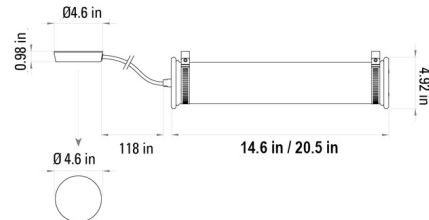

By DCWEditions

Description

The In The Tube Indoor/Outdoor Wall Sconce brings ideas that are both free and constrained, making this perfect in a variety of interior spaces. Borosilicate glass cylinders have a gold reflector and optional mesh covering over the bulbs to create an interesting piece both lit and unlit. Stoppers on either end complete the look.

Shown in black / gold

Specifications

COLOR	Gold
BODY FINISH	Black
WATTAGE	24W
DIMMER	Standard 120V
DIMENSIONS	14.6"L x 4.92"W x 5.51"H
BULB NOT INCLUDED	2 x B10/Candelabra (E12)/12W/120V LED
COUNTRY OF ORIGIN	China