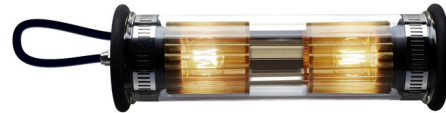

Lightology

lightology.com
866-954-4489
05-31-26

Project: _____

Company: _____

Location: _____ Fixture Type: _____

SPEC #: **DCW904748**

Approved On: _____ Approved By: _____

In The Tube Gold Wall Sconce

By DCWEditions

Description

The In The Tube Indoor/Outdoor Wall Sconce brings ideas that are both free and constrained, making this perfect in a variety of interior spaces. Borosilicate glass cylinders have a gold reflector and optional mesh covering over the bulbs to create an interesting piece both lit and unlit. Stoppers on either end complete the look.

Shown in black / gold

Specifications

COLOR	Gold
BODY FINISH	Black
WATTAGE	24W
DIMMER	Standard 120V
DIMENSIONS	14.6"L x 4.92"W x 5.51"H
BULB NOT INCLUDED	2 x B10/Candelabra (E12)/12W/120V LED
COUNTRY OF ORIGIN	China