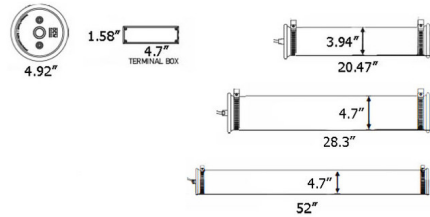

Description

The In The Tube Mesh Indoor/Outdoor Wall Sconce brings ideas that are both free and constrained, making this perfect in a variety of interior spaces. Borosilicate glass cylinders have a silver reflector and optional mesh covering over the bulbs to create an interesting piece both lit and unlit. Stoppers on either end complete the look. Can be mounted vertically or horizontally. The backplate can be placed where you desire with the included black cloth cord. Can be used indoors or outdoors.

Shown in black / silver reflector / gold mesh

Specifications

COLOR	Silver Reflector / Gold Mesh
BODY FINISH	Black
WATTAGE	24W
DIMMER	Standard 120V
DIMENSIONS	4.92"W x 20.47"H x 5.51"D
BULB NOT INCLUDED	2 x B10/Candelabra (E12)/12W/120V LED
COUNTRY OF ORIGIN	China