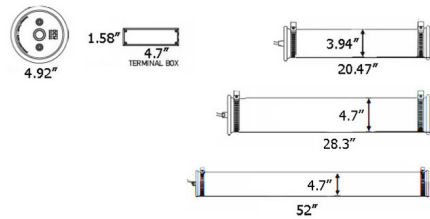

Description

The In The Tube Mesh Indoor/Outdoor Wall Sconce brings ideas that are both free and constrained, making this perfect in a variety of interior spaces. Borosilicate glass cylinders have a silver reflector and optional mesh covering over the bulbs to create an interesting piece both lit and unlit. Stoppers on either end complete the look. Can be mounted vertically or horizontally. The backplate can be placed where you desire with the included black cloth cord. Can be used indoors or outdoors.

Shown in black / silver reflector / gold mesh

Specifications

COLOR	Silver Reflector / Gold Mesh
BODY FINISH	Black
WATTAGE	24W
DIMMER	Standard 120V
DIMENSIONS	4.92"W x 20.47"H x 5.51"D
BULB NOT INCLUDED	2 x B10/Candelabra (E12)/12W/120V LED
COUNTRY OF ORIGIN	China