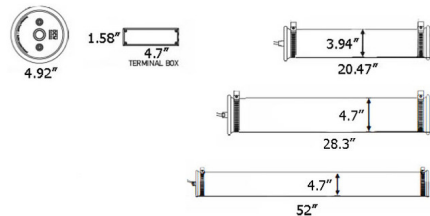

By DCWEditions

Description

The In The Tube Mesh Indoor/Outdoor Wall Sconce brings ideas that are both free and constrained, making this perfect in a variety of interior spaces. Borosilicate glass cylinders have a silver reflector and optional mesh covering over the bulbs to create an interesting piece both lit and unlit. Stoppers on either end complete the look. Can be mounted vertically or horizontally. The backplate can be placed where you desire with the included black cloth cord. Can be used indoors or outdoors.

Shown in black / silver reflector / gold mesh

Specifications

COLOR Silver Reflector / Gold Mesh
BODY FINISH Black
WATTAGE 24W
DIMMER Standard 120V
DIMENSIONS 4.92"W x 20.47"H x 5.51"D
BULB NOT INCLUDED 2 x B10/Candelabra (E12)/12W/120V LED
COUNTRY OF ORIGIN China