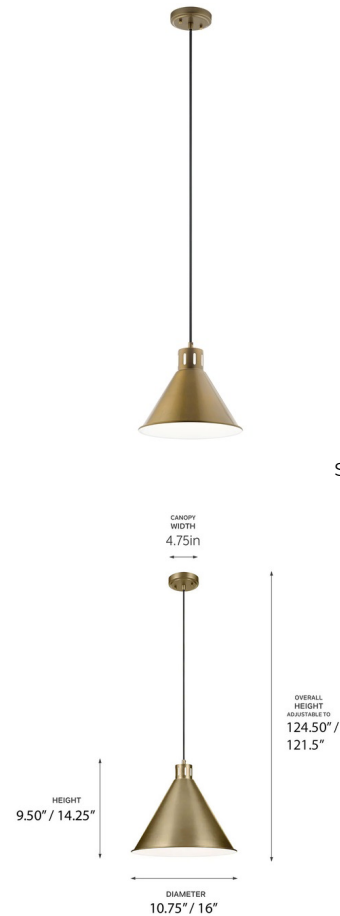

Lightology

lightology.com
866-954-4489
06-14-26

Project: _____

Company: _____

Location: _____ Fixture Type: _____

SPEC #: **KHR905003**

Approved On: _____ Approved By: _____

Zailey Cone Pendant By Kichler

Description

The Zailey Cone Pendant with its simple cone shaped shade will fit effortlessly into both residential and commercial spaces. Hang as a statement piece over a table or use several for added flair. Each fixture features a brilliant White interior to reflect light for maximum effect.

Specifications

COLOR N/A
BODY FINISH Natural Brass
WATTAGE 17W
DIMMER Standard 120V
DIMENSIONS 10.75"W x 9.5"H
BULB NOT INCLUDED 1 x A19/Medium (E26)/17W/120V LED
OTHER BULB OPTIONS 1 x A19/Medium (E26)/120V LED

Technical Information

PRODUCT DIMENSIONS Max Overall Height: 115"

Notes:

Shown in natural brass

CLICK TO VIEW PRODUCT