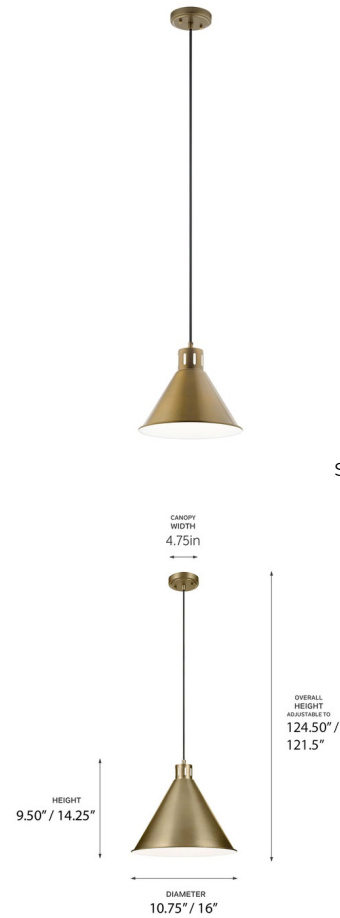

## Zailey Cone Pendant By Kichler

### Description

The Zailey Cone Pendant with its simple cone shaped shade will fit effortlessly into both residential and commercial spaces. Hang as a statement piece over a table or use several for added flair. Each fixture features a brilliant White interior to reflect light for maximum effect.

### Specifications

COLOR . . . . . N/A  
BODY FINISH . . . . . Natural Brass  
WATTAGE . . . . . 17W  
DIMMER . . . . . Standard 120V  
DIMENSIONS . . . . . 10.75"W x 9.5"H  
BULB NOT INCLUDED . . . . . 1 x A19/Medium (E26)/17W/120V LED  
OTHER BULB OPTIONS . . . . . 1 x A19/Medium (E26)/120V LED

### Technical Information

PRODUCT DIMENSIONS . . . . . Max Overall Height: 115"

Notes:

Shown in natural brass

CLICK TO VIEW PRODUCT