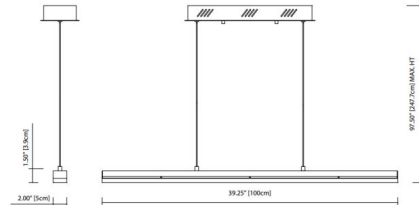

CLICK TO VIEW PRODUCT

Notes: