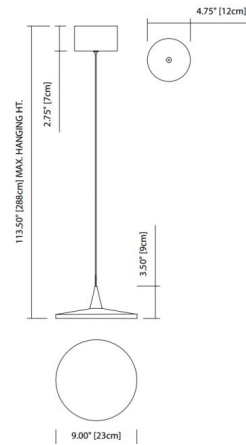

Shown in matte black / white

CLICK TO VIEW PRODUCT

Notes: