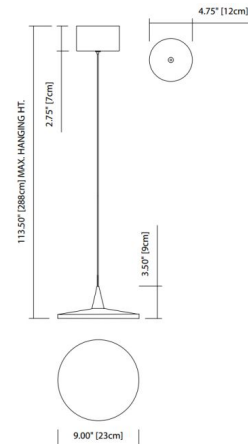

Shown in matte black / white

CLICK TO VIEW PRODUCT

Notes: