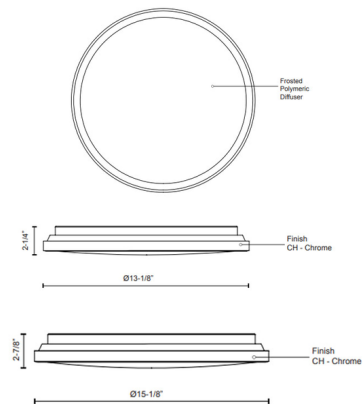

Shown in chrome / frosted