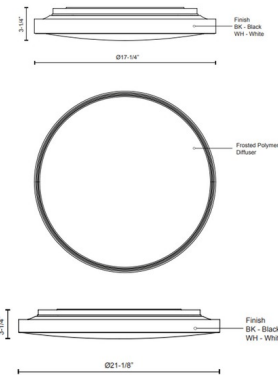

Shown in white / frosted