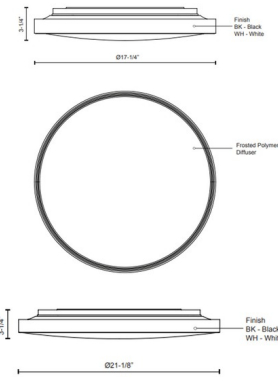

Shown in white / frosted