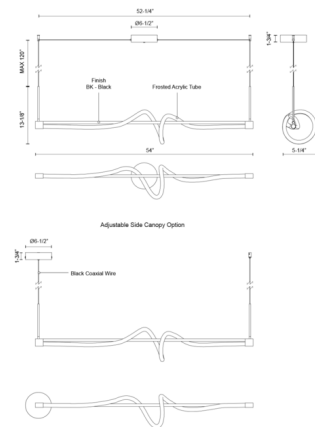

Shown in black / frosted