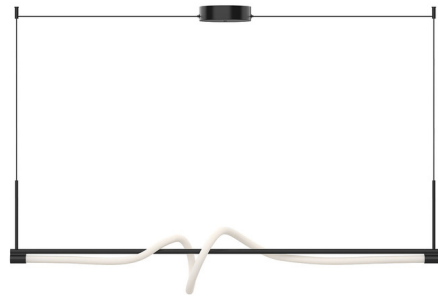

Lightology

lightology.com
866-954-4489
04-04-26

Project: _____

Company: _____

Location: _____ Fixture Type: _____

SPEC #: **KZC905216**

Approved On: _____ Approved By: _____

Cursive Linear Pendant By Kuzco Lighting

Description

The Cursive Linear Pendant features an elegant Frosted acrylic form that dances around the hanging rod. The Black metal is offset by the soft ambient light that is diffused from the Frosted lens. Make this artful piece the eye catching piece in your contemporary space.

Specifications

COLOR Frosted
BODY FINISH Black
WATTAGE 28W
DIMMER Low Voltage Electronic
DIMENSIONS 54"L x 5.25"W x 13.12"H
INTEGRATED LED MODULE 1 x LED/28W/120-277V LED

Technical Information

PRODUCT DIMENSIONS Max Overall Height: 135"
LAMP LIFE 50000 hours
COLOR RENDERING 90 CRI
LAMP COLOR 3000K
LUMENS/WATT 84.21
LUMINOUS FLUX 2358 lumens

Shown in black / frosted

CLICK TO VIEW PRODUCT

Notes: