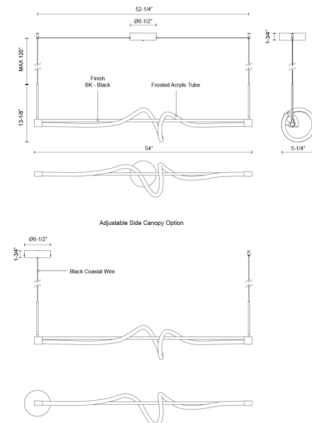

Description

The Cursive Linear Pendant features an elegant Frosted acrylic form that dances around the hanging rod. The Black metal is offset by the soft ambient light that is diffused from the Frosted lens. Make this artful piece the eye catching piece in your contemporary space.

Specifications

COLOR Frosted
BODY FINISH Black
WATTAGE 28W
DIMMER Low Voltage Electronic
DIMENSIONS 54"L x 5.25"W x 13.12"H
INTEGRATED LED MODULE 1 x LED/28W/120-277V LED

Technical Information

PRODUCT DIMENSIONS Max Overall Height: 135"
LAMP LIFE 50000 hours
COLOR RENDERING 90 CRI
LAMP COLOR 3000K
LUMENS/WATT 84.21
LUMINOUS FLUX 2358 lumens

Shown in black / frosted

CLICK TO VIEW PRODUCT

Notes: