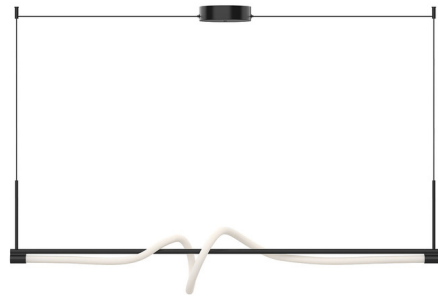

Lightology

lightology.com
866-954-4489
05-22-26

Project: _____

Company: _____

Location: _____ Fixture Type: _____

SPEC #: **KZC905216**

Approved On: _____ Approved By: _____

Cursive Linear Pendant By Kuzco Lighting

Description

The Cursive Linear Pendant features an elegant Frosted acrylic form that dances around the hanging rod. The Black metal is offset by the soft ambient light that is diffused from the Frosted lens. Make this artful piece the eye catching piece in your contemporary space.

Specifications

COLOR Frosted
BODY FINISH Black
WATTAGE 28W
DIMMER Low Voltage Electronic
DIMENSIONS 54"L x 5.25"W x 13.12"H
INTEGRATED LED MODULE 1 x LED/28W/120-277V LED

Technical Information

PRODUCT DIMENSIONS Max Overall Height: 135"
LAMP LIFE 50000 hours
COLOR RENDERING 90 CRI
LAMP COLOR 3000K
LUMENS/WATT 84.21
LUMINOUS FLUX 2358 lumens

Shown in black / frosted

CLICK TO VIEW PRODUCT

Notes: