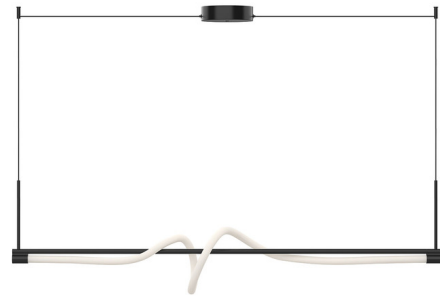

## Cursive Linear Pendant By Kuzco Lighting

### Description

The Cursive Linear Pendant features an elegant Frosted acrylic form that dances around the hanging rod. The Black metal is offset by the soft ambient light that is diffused from the Frosted lens. Make this artful piece the eye catching piece in your contemporary space.

### Specifications

COLOR . . . . . Frosted  
 BODY FINISH . . . . . Black  
 WATTAGE . . . . . 28W  
 DIMMER . . . . . Low Voltage Electronic  
 DIMENSIONS . . . . . 54"L x 5.25"W x 13.12"H  
 INTEGRATED LED MODULE . . . . . 1 x LED/28W/120-277V LED

### Technical Information

PRODUCT DIMENSIONS . . . . . Max Overall Height: 135"  
 LAMP LIFE . . . . . 50000 hours  
 COLOR RENDERING . . . . . 90 CRI  
 LAMP COLOR . . . . . 3000K  
 LUMENS/WATT . . . . . 84.21  
 LUMINOUS FLUX . . . . . 2358 lumens