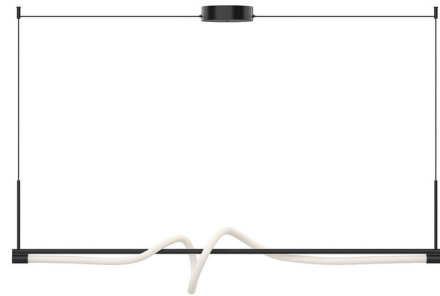

Lightology

lightology.com
866-954-4489
04-05-26

Project: _____

Company: _____

Location: _____ Fixture Type: _____

SPEC #: **KZC905216**

Approved On: _____ Approved By: _____

Cursive Linear Pendant By Kuzco Lighting

Description

The Cursive Linear Pendant features an elegant Frosted acrylic form that dances around the hanging rod. The Black metal is offset by the soft ambient light that is diffused from the Frosted lens. Make this artful piece the eye catching piece in your contemporary space.

Specifications

COLOR Frosted
BODY FINISH Black
WATTAGE 28W
DIMMER Low Voltage Electronic
DIMENSIONS 54"L x 5.25"W x 13.12"H
INTEGRATED LED MODULE 1 x LED/28W/120-277V LED

Technical Information

PRODUCT DIMENSIONS Max Overall Height: 135"
LAMP LIFE 50000 hours
COLOR RENDERING 90 CRI
LAMP COLOR 3000K
LUMENS/WATT 84.21
LUMINOUS FLUX 2358 lumens

Shown in black / frosted

CLICK TO VIEW PRODUCT

Notes: