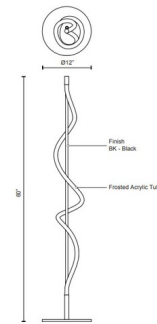

Description

The Cursive Floor Lamp features an elegant Frosted acrylic form that dances around the center pole that is supported by a minimal base. The Black metal is offset by the soft ambient light that is diffused from the Frosted lens. Make this artful piece the finishing touch on your space. Includes touch dimmer. ETL listed.

Specifications

COLOR Frosted
BODY FINISH Black
WATTAGE 20W
DIMMER Included
DIMENSIONS 12"W x 60"H
INTEGRATED LED MODULE 1 x LED/20W/120V LED

Technical Information

PRODUCT DIMENSIONS Cord Length: 72"
LAMP LIFE 50000 hours
COLOR RENDERING 90 CRI
LAMP COLOR 3000K
LUMENS/WATT 84.55
LUMINOUS FLUX 1691 lumens

Shown in black / frosted

CLICK TO VIEW PRODUCT

Notes: