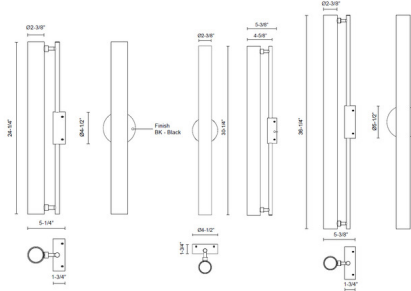

### Description

The Gramercy Bathroom Vanity Light combines craftsmanship with elegant contemporary aesthetics, to fit a variety of interior styles. Features a glass cylinder with a Frosted interior coating and a die cast aluminum body in a Black finish. Available in three sizes. May be mounted horizontally or vertically. Dimmable with a triac or low voltage electronic dimmer, not included. Damp location rated. ETL listed.

### Specifications

COLOR	Frosted
BODY FINISH	Black
WATTAGE	25W
DIMMER	Low Voltage Electronic
DIMENSIONS	2.375"W x 30.25"H x 5.375"D
INTEGRATED LED MODULE	1 x LED/25W/120V LED

### Technical Information

PRODUCT DIMENSIONS	Backplate: 5" Diameter
LAMP LIFE	50000 hours
COLOR RENDERING	90 CRI
LAMP COLOR	3000K
LUMENS/WATT	72.00
LUMINOUS FLUX	1800 lumens

CLICK TO VIEW PRODUCT

Notes: