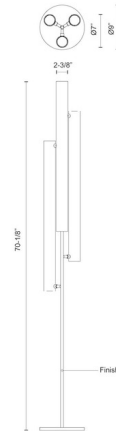

CLICK TO VIEW PRODUCT

Notes: