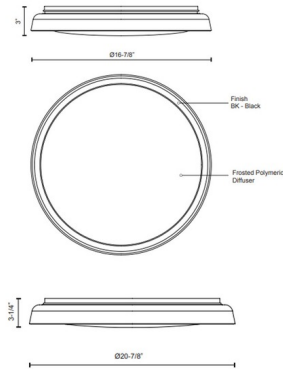

Shown in matte black / frosted