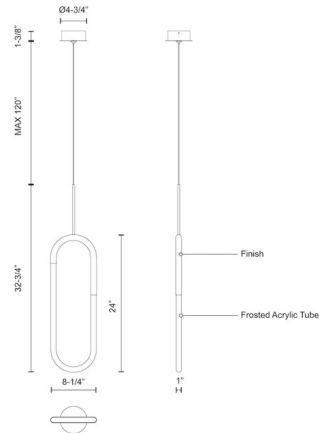

Lightology

lightology.com
866-954-4489
04-22-26

Project: _____
Company: _____
Location: _____ Fixture Type: _____
SPEC #: **KZC905235**
Approved On: _____ Approved By: _____

Huron Pendant By Kuzco Lighting

Description

The Huron Pendant is an elegant open frame LED fixture with a slender Frosted acrylic tube proving soft lighting. This functional, minimalist piece adds light to your space without obstructing the view of the surroundings. Can be used singly, in multiples or arranged at varying heights to elevate the room. Choose from Black, Brushed Gold or Chrome metal finish. Canopy: 4.75 inch diameter. ETL listed.

Specifications

COLOR . . . . . Frosted
BODY FINISH . . . . . Black
WATTAGE 13W
DIMMER . . . . . Low Voltage Electronic
DIMENSIONS . . . . . 8"W x 32.75"H
INTEGRATED LED MODULE . . . . . 1 x LED/13W/120V LED

Technical Information

LAMP LIFE . . . . . 50000 hours
COLOR RENDERING . . . . . 90 CRI
LAMP COLOR 3000K
LUMENS/WATT 54.62
LUMINOUS FLUX . . . . . 710 lumens

Shown in black / frosted

CLICK TO VIEW PRODUCT

Notes: