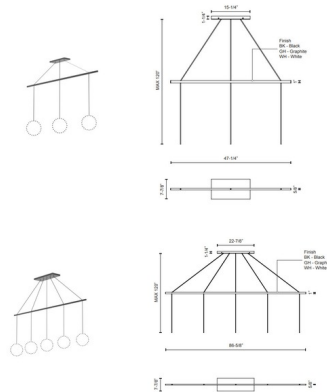

## Marquee Linear Canopy By Kuzco Lighting

### Description

The Marquee Linear Canopy accessory allows you to transform single pendants into a linear statement piece. Choose from Black, White or Graphite finish. Accommodates SVT 120V wire for incandescent and LED fixtures. Choose from three or five light option. ETL listed.

### Specifications

COLOR	N/A
BODY FINISH	Black
WATTAGE	N/A
DIMMER	N/A
DIMENSIONS	47.25"L x 7.875"W x 1.25"H
BULB	N/A

CLICK TO VIEW PRODUCT

Notes: