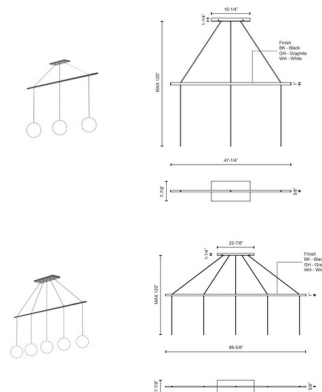

Lightology

lightology.com
866-954-4489
06-24-26

Project: _____

Company: _____

Location: _____ Fixture Type: _____

SPEC #: **KZC905248**

Approved On: _____ Approved By: _____

Marquee Linear Canopy By Kuzco Lighting

Description

The Marquee Linear Canopy accessory allows you to transform single pendants into a linear statement piece. Choose from Black, White or Graphite finish. Accommodates SVT 120V wire for incandescent and LED fixtures. Choose from three or five light option. ETL listed.

Shown in black

Specifications

COLOR	N/A
BODY FINISH	Black
WATTAGE	N/A
DIMMER	N/A
DIMENSIONS	47.25\"L x 7.875\"W x 1.25\"H
BULB	N/A

CLICK TO VIEW PRODUCT

Notes: