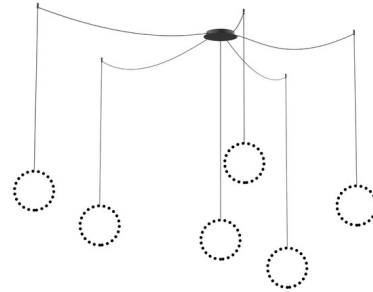

Lightology

lightology.com
866-954-4489
06-29-26

Project: _____

Company: _____

Location: _____ Fixture Type: _____

SPEC #: **KZC905254**

Approved On: _____ Approved By: _____

Marquee Round Canopy By Kuzco Lighting

Description

The Marquee Round Canopy accessory allows you to transform single pendants into a choreographed statement piece. Choose from Black, White or Graphite finish. Accommodates SVT 120V wire for incandescent and LED fixtures. ETL listed.

Specifications

COLOR	N/A
BODY FINISH	Black
WATTAGE	N/A
DIMMER	N/A
DIMENSIONS	16"W x 1.75"H
BULB	N/A

Shown in black

CLICK TO VIEW PRODUCT

Notes: