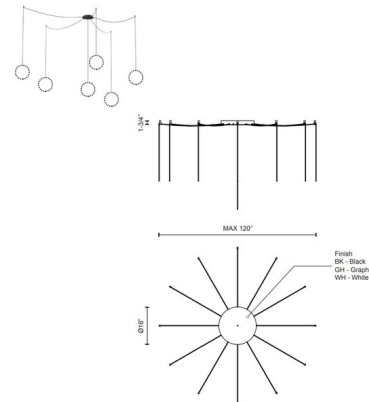

Description

The Marquee Round Canopy accessory allows you to transform single pendants into a choreographed statement piece. Choose from Black, White or Graphite finish. Accommodates SVT 120V wire for incandescent and LED fixtures. ETL listed.

Specifications

COLOR	N/A
BODY FINISH	Black
WATTAGE	N/A
DIMMER	N/A
DIMENSIONS	16"W x 1.75"H
BULB	N/A

Shown in black

CLICK TO VIEW PRODUCT

Notes: