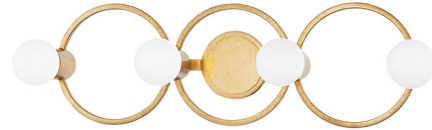

Lightology

lightology.com
866-954-4489
05-23-26

Project: _____

Company: _____

Location: _____ Fixture Type: _____

SPEC #: **MTZ905424**

Approved On: _____ Approved By: _____

Hope Bathroom Vanity Light By Mitzi

Description

The Hope Bathroom Vanity Light's expressive silhouette uses circular forms to create a fixture that is both sophisticated and playful. The Gold Leaf finish offers an artful appearance, while the Black finish presents a more industrial vibe. May be installed vertically or horizontally.

Shown in gold leaf

Specifications

COLOR	N/A
BODY FINISH	Gold Leaf
WATTAGE	240W
DIMMER	Standard 120V
DIMENSIONS	28"W x 8.25"H x 6.5"D
BULB NOT INCLUDED	4 x G25/Medium (E26)/60W/120V Incandescent
OTHER BULB OPTIONS	4 x G25/Medium (E26)/120V LED
COUNTRY OF ORIGIN	China