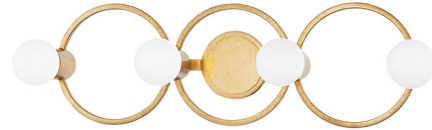

Lightology

lightology.com
866-954-4489
05-22-26

Project: _____

Company: _____

Location: _____ Fixture Type: _____

SPEC #: **MTZ905424**

Approved On: _____ Approved By: _____

Hope Bathroom Vanity Light By Mitzi

Description

The Hope Bathroom Vanity Light's expressive silhouette uses circular forms to create a fixture that is both sophisticated and playful. The Gold Leaf finish offers an artful appearance, while the Black finish presents a more industrial vibe. May be installed vertically or horizontally.

Shown in gold leaf

Specifications

COLOR	N/A
BODY FINISH	Gold Leaf
WATTAGE	240W
DIMMER	Standard 120V
DIMENSIONS	28"W x 8.25"H x 6.5"D
BULB NOT INCLUDED	4 x G25/Medium (E26)/60W/120V Incandescent
OTHER BULB OPTIONS	4 x G25/Medium (E26)/120V LED
COUNTRY OF ORIGIN	China