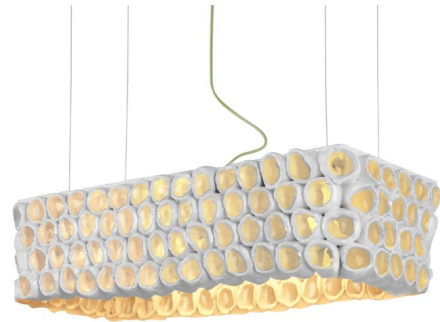

# Lightology

lightology.com  
866-954-4489  
06-30-26

Project: \_\_\_\_\_

Company: \_\_\_\_\_

Location: \_\_\_\_\_ Fixture Type: \_\_\_\_\_

SPEC #: **OGG905470**

Approved On: \_\_\_\_\_ Approved By: \_\_\_\_\_

## Reef Rectangular Pendant

By Oggetti

### Description

The Reef Rectangular Pendant is both modern and coastal, perfect in a variety of interior applications. The flat bottom globe shade has rows of coral reef formations for memories of the waves rolling on the ocean floor. This provides excellent illumination with a bold dramatic statement. Available in two sizes. UL listed. NOTE: Large size requires a special rated junction box for fixtures weighing over 50 pounds.

Shown in gloss white