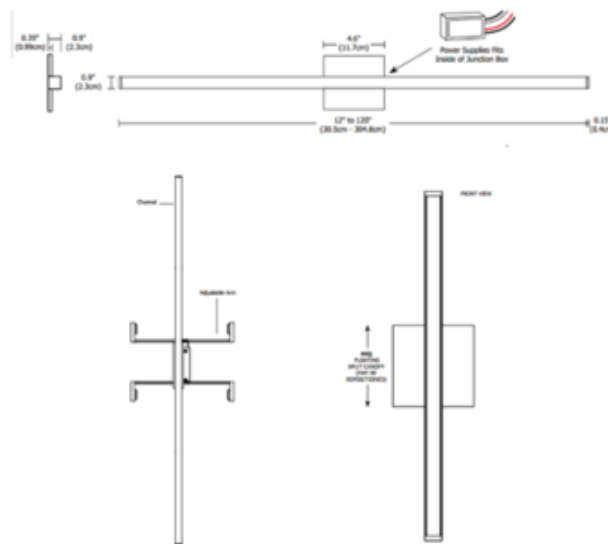

**DESIGNER**

Gregory Kay

**BRAND**

PureEdge Lighting

**DESCRIPTION**

Twiggy S1 Lens Bath Bar with 4 Inch Square Canopy features a square 1 inch milky white diffuser lens that provides uniform light without hotspots. Available in a 12 inch length, Satin Nickel finish, and 2700K color temperature. Finished widths include end caps. Includes a 120V input, 24VDC Class 2 electronic low voltage LED power supply. Power supply fits inside a standard square 4 inch electrical box with round plaster ring and included floating split canopy (4SQ). Dimmable with an electronic low voltage dimmer including, Lutron Diva DVELV-300P, Lutron Skylark SELV-300P, Lutron Maestro MAELV-600, Lutron Radio Ra, or Legrand Adorne ADTP703TU, sold separately. ETL listed. 5 year warranty. Product is built to order.

<b>SHADE COLOR</b>	N/A
<b>BODY FINISH</b>	Satin Nickel
<b>WATTAGE</b>	5W
<b>DIMMER</b>	Low Voltage Electronic
<b>DIMENSIONS</b>	13.1"W x 0.9"H x 0.9"D
<b>INTEGRATED LED MODULE</b>	
<b>LAMP</b>	1 x LED/5W/24V LED

*Technical Information*

<b>LUMINOUS FLUX</b>	392 lumens
<b>LUMENS/WATT</b>	78.40
<b>LAMP COLOR</b>	2700K
<b>COLOR RENDERING</b>	95 CRI

**SPEC #** EDG905601

COMPANY	PROJECT	FIXTURE TYPE	APPROVED BY	DATE