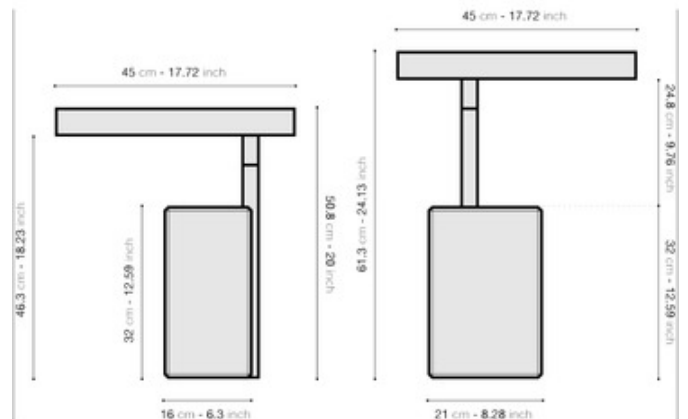

**DESIGNER** Alexandre Dubreuil  
**BRAND** Lyon Beton

**DESCRIPTION**

The Twist Side Table is the ideal companion for your couch or armchair. The elegant, perforated metal tray rotates easily atop a base of raw concrete. This end table is the perfect surface for your lunch, magazine or tablet. Another wonderful feature of the Twist is the adjustability! Pull the table up to the perfect height for you. The table height can be adjusted from 20 inches to 24 inches. NOTE: Any pores, micro-cracks, and variations in color are due to the inherent and charming nature of the materials used. Do NOT use abrasive materials or solvents on the surface. Apply protective wax or oil regularly.

*Shown in: Black*

<b>COLOR</b>	N/A
<b>BODY FINISH</b>	Black
<b>WATTAGE</b>	N/A
<b>DIMMER</b>	N/A
<b>DIMENSIONS</b>	17.72"W x 20"H x 16"D
<b>LAMP</b>	N/A

<b>SPEC #</b>	LYO905611
---------------	-----------