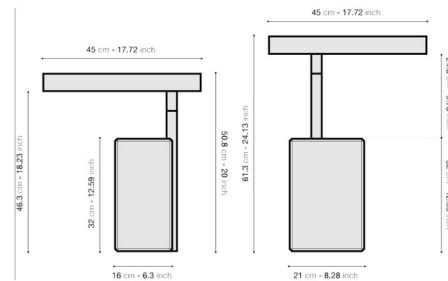

### Description

The Twist Side Table is the ideal companion for your couch or armchair. The elegant, perforated metal tray rotates easily atop a base of raw concrete. This end table is the perfect surface for your lunch, magazine or tablet. Another wonderful feature of the Twist is the adjustability! Pull the table up to the perfect height for you. The table height can be adjusted from 20 inches to 24 inches. NOTE: Any pores, micro-cracks, and variations in color are due to the inherent and charming nature of the materials used. Do NOT use abrasive materials or solvents on the surface. Apply protective wax or oil regularly.

### Specifications

COLOR	N/A
BODY FINISH	Black
WATTAGE	N/A
DIMMER	N/A
DIMENSIONS	17.72"W x 20"H x 16"D
BULB	N/A
COUNTRY OF ORIGIN	France

CLICK TO VIEW PRODUCT

Notes: