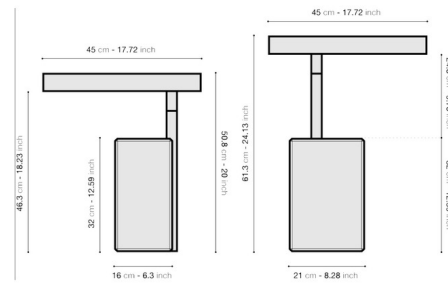

Lightology

lightology.com
866-954-4489
07-07-26

Project: _____
 Company: _____
 Location: _____ Fixture Type: _____
 SPEC #: **LYO905611**
 Approved On: _____ Approved By: _____

Twist Side Table

By Lyon Beton

Description

The Twist Side Table is the ideal companion for your couch or armchair. The elegant, perforated metal tray rotates easily atop a base of raw concrete. This end table is the perfect surface for your lunch, magazine or tablet. Another wonderful feature of the Twist is the adjustability! Pull the table up to the perfect height for you. The table height can be adjusted from 20 inches to 24 inches. NOTE: Any pores, micro-cracks, and variations in color are due to the inherent and charming nature of the materials used. Do NOT use abrasive materials or solvents on the surface. Apply protective wax or oil regularly.

Shown in black

Specifications

COLOR	N/A
BODY FINISH	Black
WATTAGE	N/A
DIMMER	N/A
DIMENSIONS	17.72"W x 20"H x 16"D
BULB	N/A
COUNTRY OF ORIGIN	France

CLICK TO VIEW PRODUCT

Notes: