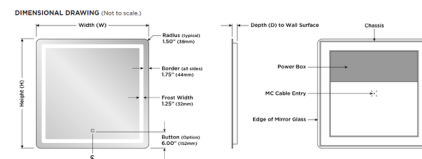

Lightology

lightology.com
866-954-4489
06-04-26

Project: _____
Company: _____
Location: _____ Fixture Type: _____
SPEC #: **EMR905633**
Approved On: _____ Approved By: _____

Aria Lighted Mirror By Electric Mirror

Description

The Aria Lighted Mirror features rounded corners combined with a symmetrical inset border of light. Copper-free, corrosion resistant DuraMirror glass with forward facing 90CRI, 3000K color temperature, task lighting. Available with standard or Ava control options. Standard option can be controlled by an on/off switch or forward phase dimming switch. Ava Smart Look technology features tunable white LED lights that allow you to select the color temperature. Select between 6500K for a day of outdoor activities, 4600K for your daily routine, or 2700K for a night out on the town. Ava's on screen touch control interface makes it easy to cycle through 2700K, 4600K, 6500K, Night Glow and Off. At every level, hold to dim down to 10%. After one hour of use, Energy Save Mode automatically dims lights to 10%. Note: The Aria mirror must be installed in the W x H (width x height) orientation as listed; it cannot be installed in any other direction.

Specifications

COLOR	Mirror
BODY FINISH	Silver
WATTAGE	72W
DIMMER	Standard 120V
DIMENSIONS	24"W x 36"H x 1.75"D
INTEGRATED LED MODULE	1 x LED/72W/120-277V LED
COUNTRY OF ORIGIN	United States

Technical Information

LAMP LIFE	124000 hours
COLOR RENDERING	90 CRI
LAMP COLOR	3000K
LUMENS/WATT	131.13
LUMINOUS FLUX	9441 lumens

CLICK TO VIEW PRODUCT

Notes: