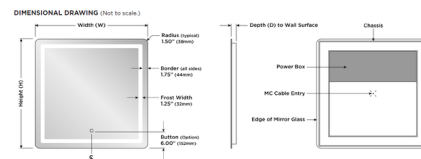

CLICK TO VIEW PRODUCT

Notes: