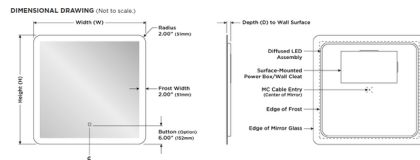

Lightology

lightology.com
866-954-4489
05-21-26

Project: _____
Company: _____
Location: _____ Fixture Type: _____
SPEC #: **EMR905637**
Approved On: _____ Approved By: _____

Eyla Lighted Mirror By Electric Mirror

Description

The Eyla Lighted Mirror features wall-glow ambient lighting with diffuser for a finished side view. Copper-free, corrosion resistant DuraMirror glass with forward facing 90CRI, 3000K color temperature task lighting. Available with standard or Keen option. Standard option can be controlled by an on/off switch or forward phase dimming switch. Keen option can be controlled by an on/off switch or by using Keen touch control located near bottom of mirror. Note: The Eyla mirror must be installed in the W x H (width x height) orientation as listed; it cannot be installed in any other direction.

Specifications

COLOR	Mirror
BODY FINISH	Silver
WATTAGE	74W
DIMMER	Standard 120V
DIMENSIONS	24"W x 36"H x 1.75"D
INTEGRATED LED MODULE	1 x LED/74W/120V LED
COUNTRY OF ORIGIN	United States

Technical Information

LAMP LIFE	52000 hours
COLOR RENDERING	90 CRI
LAMP COLOR	3000K
LUMENS/WATT	131.57
LUMINOUS FLUX	9736 lumens

CLICK TO VIEW PRODUCT

Notes: