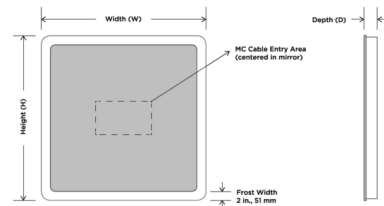

CLICK TO VIEW PRODUCT

Notes: