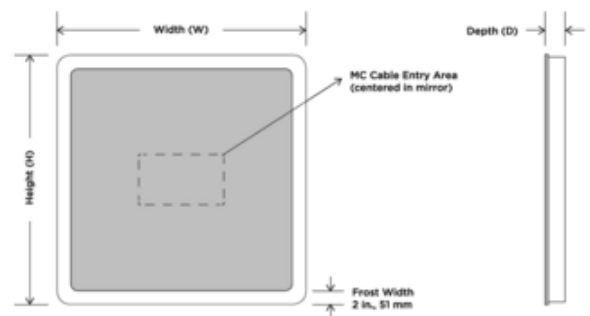

BRAND Electric Mirror

DESCRIPTION

The Eyla Lighted Mirror features wall-glow ambient lighting with diffuser for a finished side view. Copper-free, corrosion resistant DuraMirror glass with forward facing 90CRI, 3000K color temperature task lighting. Available in three sizes in standard or Keen option. Standard option can be controlled by an on/off switch or forward phase dimming switch. Keen option can be controlled by an on/off switch or by using Keen touch control located 5 inches from bottom of mirror. Note: The Eyla mirror must be installed in the W x H (width x height) orientation as listed; it cannot be installed in any other direction.

Shown in: Silver

SHADE COLOR	N/A
BODY FINISH	Silver
WATTAGE	80W
DIMMER	Standard 120V
DIMENSIONS	24"W x 36"H x 1.75"D
INTEGRATED LED MODULE	
LAMP	1 x LED/80W/120V LED

Technical Information

LUMINOUS FLUX	5280 lumens
LUMENS/WATT	66.00
LAMP COLOR	3000K
COLOR RENDERING	90 CRI

SPEC # EMR905637

DIMENSIONAL DRAWING (Not to scale. Frost and border widths may vary depending on mirror size)

COMPANY	PROJECT	FIXTURE TYPE	APPROVED BY	DATE