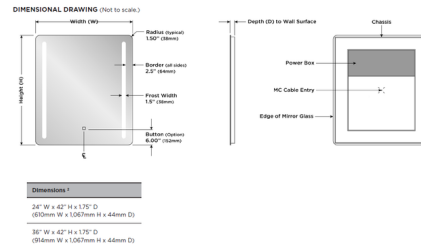

Description

The Bela Lighted Mirror features a smooth polished edge and rounded bands of light. Copper-free, corrosion resistant DuraMirror glass with forward facing task lighting. Available with standard or Ava control options. Standard control option allows for control with an on/off switch or forward phase dimming switch. Ava may be controlled by an external on/off light switch or with the Ava touch control located near the bottom of the mirror. Ava Smart Look technology features tunable white LED lights that allow you to select the color temperature. Select between 6500K for a day of outdoor activities, 4600K for your daily routine, or 2700K for a night out on the town. Tap to Cycle through 2700K, 4600K, 6500K, Night Glow and Off. At every level, hold to dim down to 10%. After one hour of non-use, Energy Save Mode automatically dims lights to 10%. Note: The Bela mirror must be installed in the W x H (width x height) orientation as listed; it cannot be installed in any other direction.

Specifications

COLOR	N/A
BODY FINISH	Mirror
WATTAGE	62W
DIMMER	Standard 120V
DIMENSIONS	24"W x 42"H x 1.75"D
INTEGRATED LED MODULE	1 x LED/62W/120-277V LED
COUNTRY OF ORIGIN	United States

Technical Information

LAMP LIFE	52000 hours
COLOR RENDERING	90 CRI
LAMP COLOR	3000K
LUMENS/WATT	130.77
LUMINOUS FLUX	8108 lumens

Shown in mirror

CLICK TO VIEW PRODUCT

Notes: