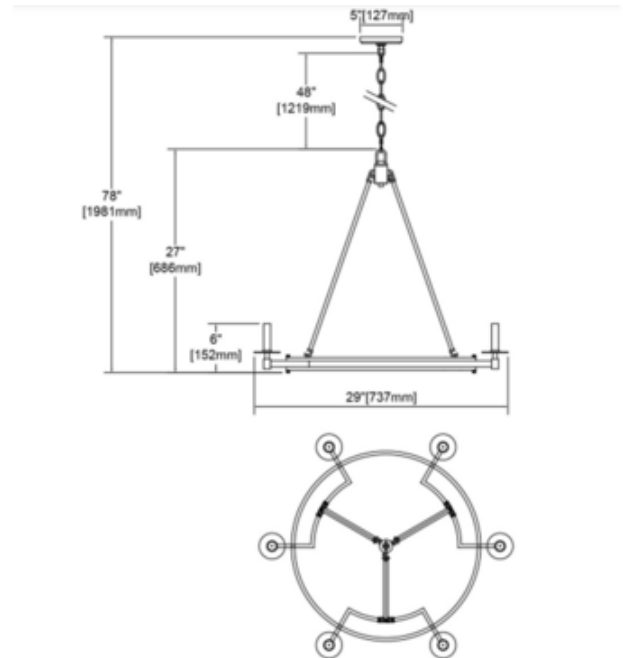

BRAND

Elk Home

DESCRIPTION

The Talia Chandelier features a dynamic ring design, with dual candle assemblies nested between two rings. The candle hardware is finished in Satin Brass, which stands out against the Oil Rubbed Bronze frame.

Shown in: Oil Rubbed Bronze / Satin Brass

| | |
|--------------------------|--------------------------------------|
| SHADE COLOR | Satin Brass |
| BODY FINISH | Oil Rubbed Bronze |
| WATTAGE | 54W |
| DIMMER | Standard 120V |
| DIMENSIONS | 29"W x 27"H |
| BULB NOT INCLUDED | |
| LAMP | 6 x B10/Candelabra (E12)/9W/120V LED |

Technical Information

| | |
|---------------------------|---------------------------------|
| PRODUCT DIMENSIONS | Min/Max Overall Height: 30"/78" |
|---------------------------|---------------------------------|

SPEC #

DMD905705

COMPANY

PROJECT

FIXTURE TYPE

APPROVED BY

DATE
