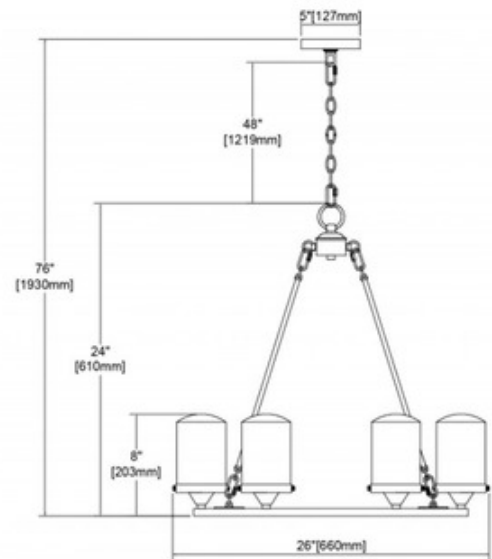

BRAND

Elk Home

DESCRIPTION

The Torch Outdoor Chandelier will bring trend forward styling to your outdoor living spaces. Ideal for your outdoor covered dining areas. Enjoy those el fresco dinners. Features a ring design with cylinder-shaped Clear Water glass shades and a Charcoal Black finished frame. Canopy: 5 inch diameter. ETL listed. Suitable for damp locations.

Shown in: Charcoal Black / Water Glass

SHADE COLOR	Water Glass
BODY FINISH	Charcoal Black
WATTAGE	360W
DIMMER	Standard 120V
DIMENSIONS	26"W x 24"H
BULB NOT INCLUDED	
LAMP	6 x JCD/G9/60W/120V Halogen

Technical Information

PRODUCT DIMENSIONS	Min/Max Overall Height: 27"/76"
---------------------------	---------------------------------

SPEC #	DMD905820
---------------	-----------

COMPANY	PROJECT	FIXTURE TYPE	APPROVED BY	DATE