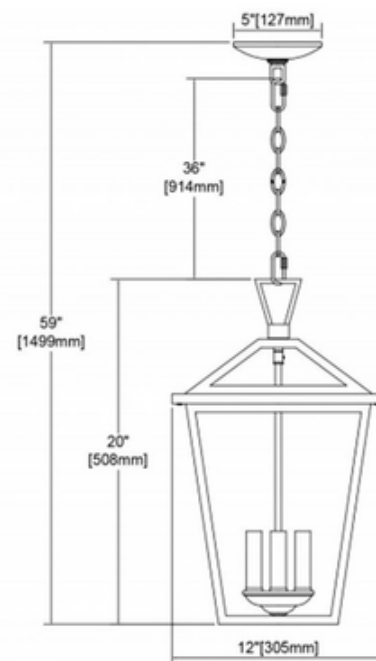

BRAND

Elk Home

DESCRIPTION

The Main Street Outdoor Pendant has a traditional design with a tapered cage and a low profile top. Classic and simple styling and a neutral finish make it a great selection for several architectural styles. Ideal for covered outdoor spaces. Features a Black finish with Clear glass panels on the sides and top for an attractive transparent look.

Shown in: Black / Clear

SHADE COLOR	Clear
BODY FINISH	Black
WATTAGE	240W
DIMMER	Standard 120V
DIMENSIONS	12"W x 20"H x 12"D
BULB NOT INCLUDED	
LAMP	4 x B10/Candelabra (E12)/60W/120V Incandescent 4 x B10/Candelabra (E12)/120V LED

Technical Information

PRODUCT DIMENSIONS	Min/Max Overall Height: 24"/59"
---------------------------	---------------------------------

SPEC #	DMD905842
---------------	-----------

COMPANY	PROJECT	FIXTURE TYPE	APPROVED BY	DATE